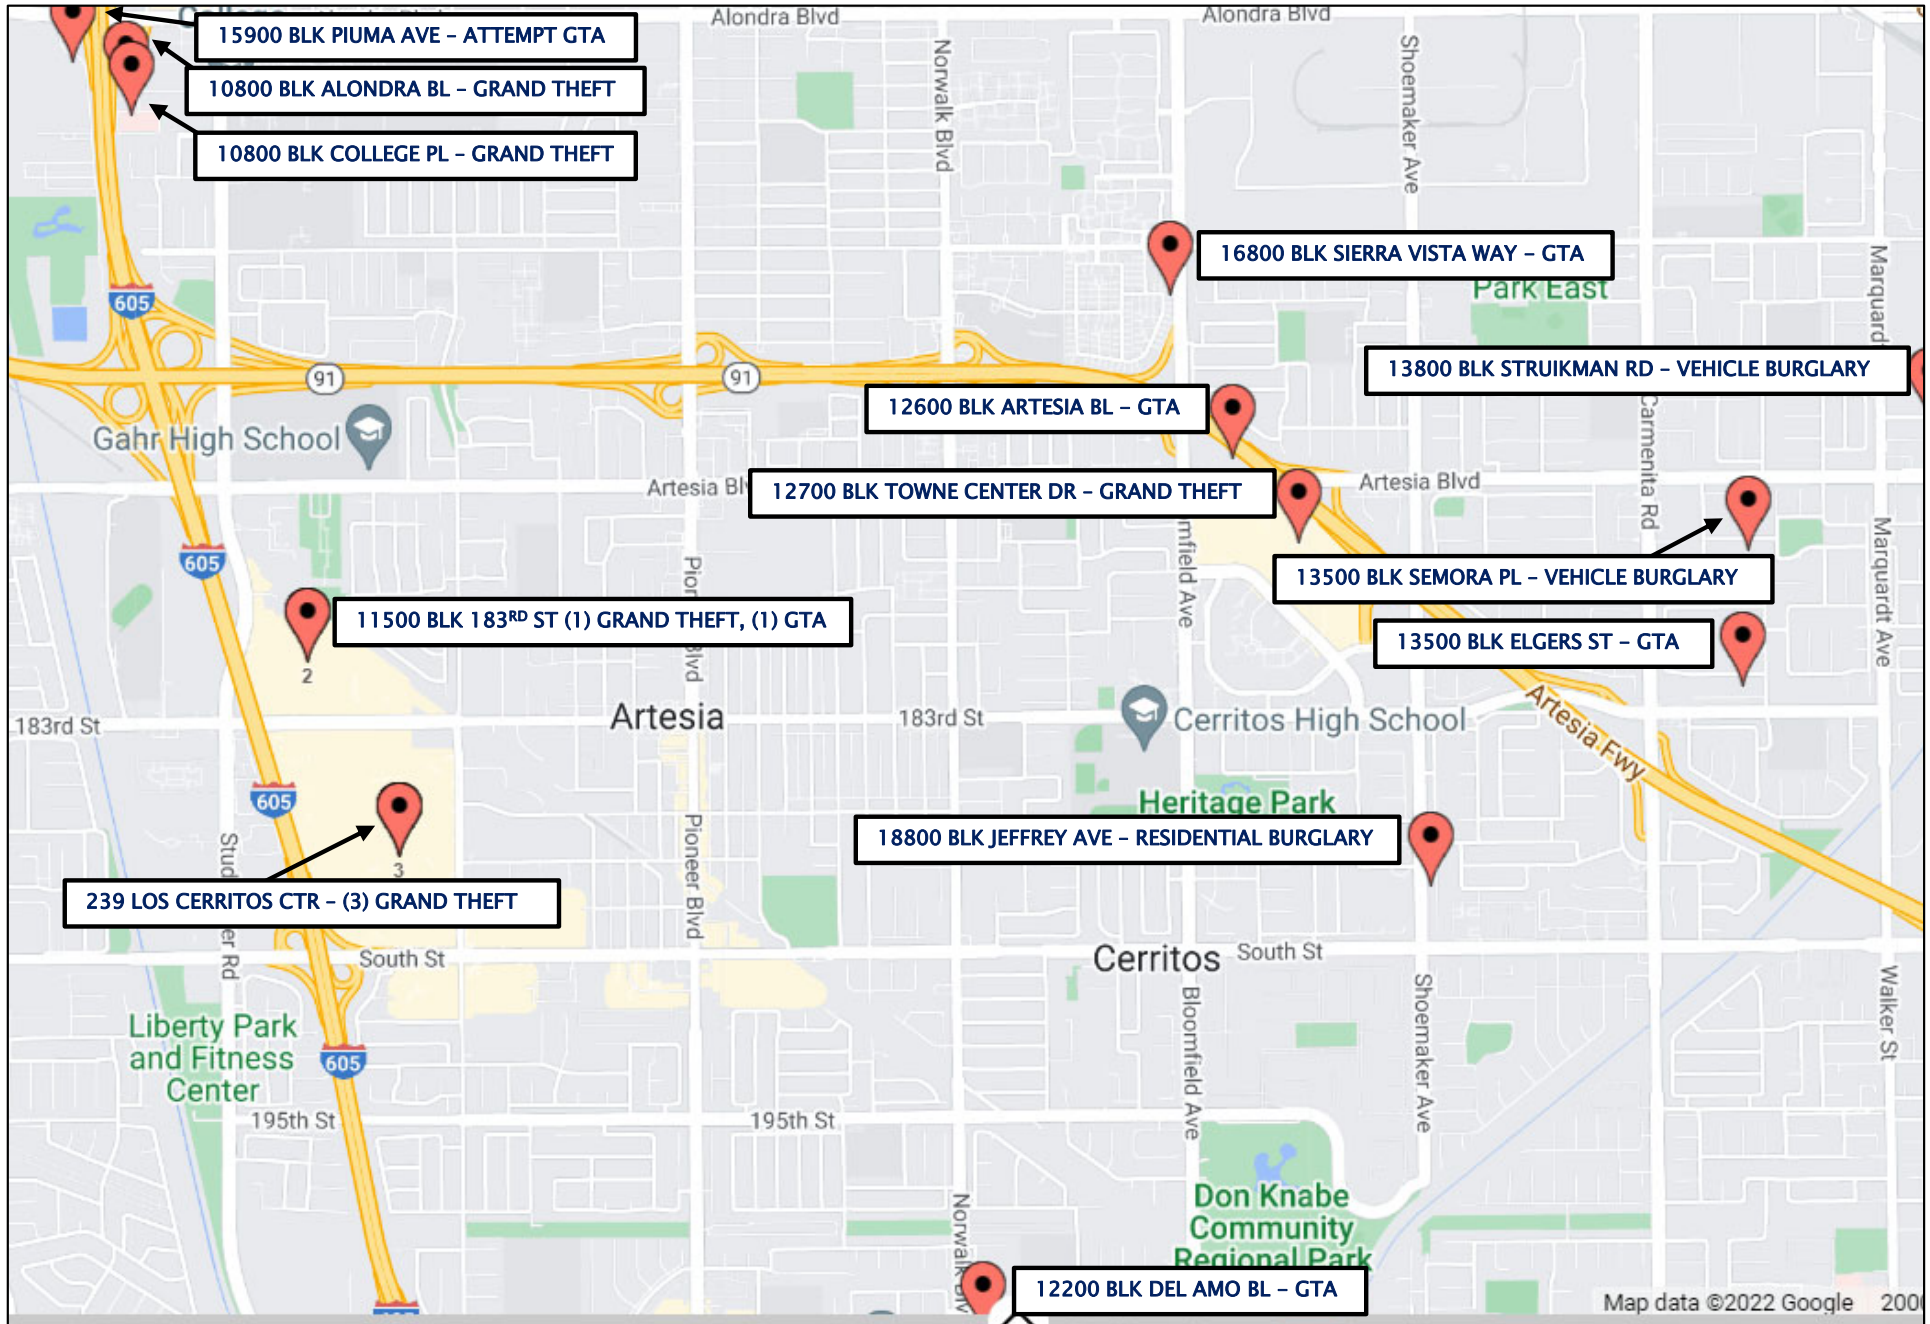

CITY OF CERRITOS

Weekly Crime 09/19/22 – 09/25/22

CERRITOS WEEKLY CRIME
09/19/22 – 09/25/22

LEGEND	
RD: Reporting District	POE: Point of Entry
TOD: Time of Day	MOE: Method of Entry
DOW: Day of Week	S/R: Stolen/Recovered

AGGRAVATED ASSAULT								
RD	DATE	TOD	DOW	LOCATION	VICTIM	SUSPECT	WEAPON	VEHICLE
2319	9/25/22	1712	SUN	REPORT NOT AVAILABLE (NOT SHOWN ON MAP)				

BURGLARY - RESIDENCE								
RD	DATE	TOD	DOW	LOCATION	POE	MOE	LOSS	ADDT'L INFO
2316	9/21/22	2004	WED	18800 BLK JEFFREY AVE	REAR WINDOW	SHATTERED	--	--

GRAND THEFT								
RD	DATE	TOD	DOW	LOCATION	VICTIM	SUSPECT	LOSS	ADDT'L INFO
2317	9/25/22	1730	SUN	12700 TOWNE CENTER DR <i>STORE</i>	<i>STORE</i>	S1-2/MB	CANDLES	--
2311	9/21/22	1339	WED	239 LOS CERRITOS CTR <i>STORE</i>	<i>STORE</i>	S1/MH S2/FH	CLOTHING	--
2310	9/19/22	0926	MON	10800 BLK COLLEGE PL <i>BUSINESS</i>	MW	MH	TOOLS	--
2311	9/19/22	0906	MON	239 LOS CERRITOS CTR		S1-2/M	TIRES/RIMS	--
2310	9/23/22	1400	FRI	10800 BLK ALONDRA BL <i>BUSINESS</i>	MH	--	CATALYTIC CONVERTER (2021 TOYOTA TACOMA)	--
2311	9/24/22	1720- 2030	SAT	239 LOS CERRITOS CTR	MH	--	CATALYTIC CONVERTER (2006 HONDA ACCORD)	--
2320	9/21/22	1300- 1410	WED	11100 BLK 183 RD ST <i>STORE</i>	FW	--	TAILGATE (2014 TOYOTA TACOMA)	--

CERRITOS WEEKLY CRIME
09/19/22 – 09/25/22

LEGEND	
RD: Reporting District	POE: Point of Entry
TOD: Time of Day	MOE: Method of Entry
DOW: Day of Week	S/R: Stolen/Recovered

GTA								
RD	DATE	TOD	DOW	LOCATION	YEAR	MAKE/MODEL	RECOVERED	RECOVERED CONDITION
2320	9/19/22	1900-1930	MON	11100 BLK 183 RD ST	2016	HYUNDAI/SONATA	YES	--
2318	9/22/22	1400-1455	THU	16800 BLK SIERRA VISTA WAY	2010	HYUNDAI/SANTA FE	YES	--
2310	9/20- 9/21/22	1700-0500	TUE- WED	15900 BLK PIUMA VE <i>BUSINESS</i>	2019	ISUZU/BOX TRUCK	ATTEMPT ONLY	
2318	9/22- 9/23/22	1700-0930	THU-FRI	12600 BLK ARTESIA BL	1997	CHEV/SILVERADO	YES	--
2314	9/21/22	1100	WED	12200 BLK DEL AMO BL	2018	INTL/TL	NO	--
2316	9/25/22	0600-0900	SUN	13500 BLK ELGERS ST	2002	CHEV/SILVERADO	NO	--