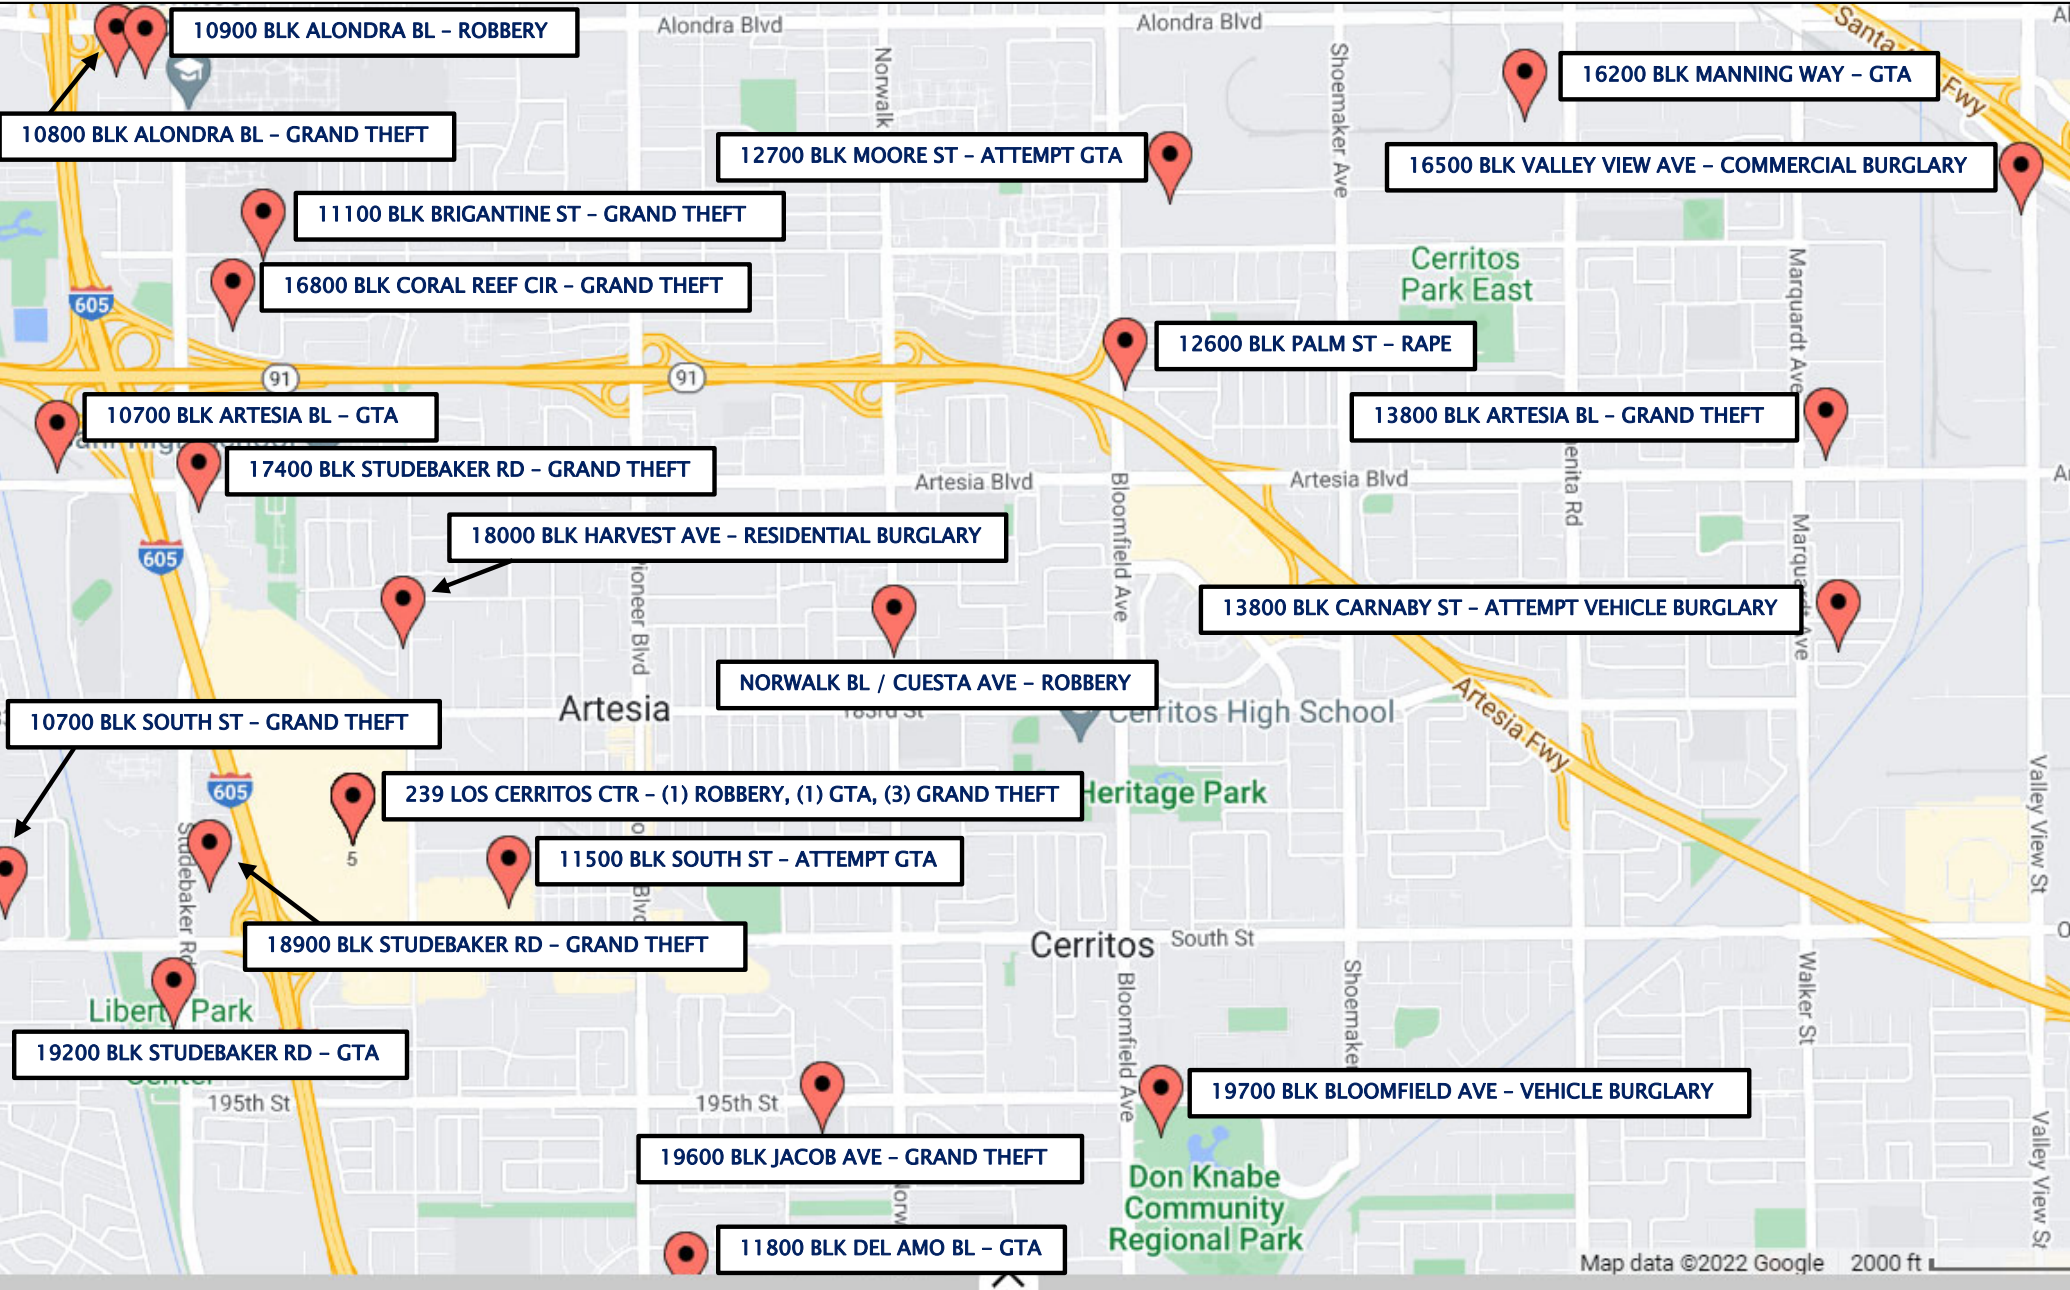

CITY OF CERRITOS

Weekly Crime 08/29/22 – 09/04/22

Map data ©2022 Google 2000 ft

CERRITOS WEEKLY CRIME
08/29/22 – 09/04/22

LEGEND	
RD: Reporting District	POE: Point of Entry
TOD: Time of Day	MOE: Method of Entry
DOW: Day of Week	S/R: Stolen/Recovered

RAPE								
RD	DATE	TOD	DOW	LOCATION	VICTIM	SUSPECT	WEAPON	VEHICLE
2318	8/30/22	0430	TUE	12600 BLK PALM ST (REPORT NOT AVAILABLE)				

ROBBERY									
RD	DATE	TOD	DOW	LOCATION	VICTIM	SUSPECT	WEAPON	VEHICLE	LOSS
2313	8/31/22	1630-1730	WED	NORWALK BL /CUESTA AVE	FB	S1-3/MB	STRONG-ARM	TOYOTA OR HONDA	JEWELRY
VIC WAS STOPPED AT A RED LIGHT WHEN S1-3 APPROACHED HER. S1 PUNCHED VIC. S2 TOOK HER JEWELRY. S3 TRIED TO TAKE HER PURSE. VIC DROVE AWAY.									
2311	9/1/22	1400-1500	THU	239 LOS CERRITOS CTR	MH	S1-3/MB	CANDY	--	ELECTRIC SCOOTER, CHARGER
VIC WAS CHARGING HIS SCOOTER WHEN S1-3 APPROACHED HIM. S1 ASKED VIC IF HE WANTED TO BUY CANDY. WHEN VIC SAID NO, S1 THREW CANDY AT HIS FACE AND CHEST. S2 GRABBED VIC'S SCOOTER AND RODE AWAY ON IT. S1 AND S3 RAN AWAY.									
2310	9/4/22	2152	SUN	10900 BLK ALONDRA BL STORE	V1/STORE V2/FH	MH	STRONG-ARM	--	U.S. CURRENCY
SUSP ENTERED STORE WHEN IT WAS CLOSED AND STOLE A MONEY BAG CONTAINING U.S. CURRENCY. V2 REACHED FOR THE BAG AND A STRUGGLE ENSUED. SUSP FLED ON FOOT.									