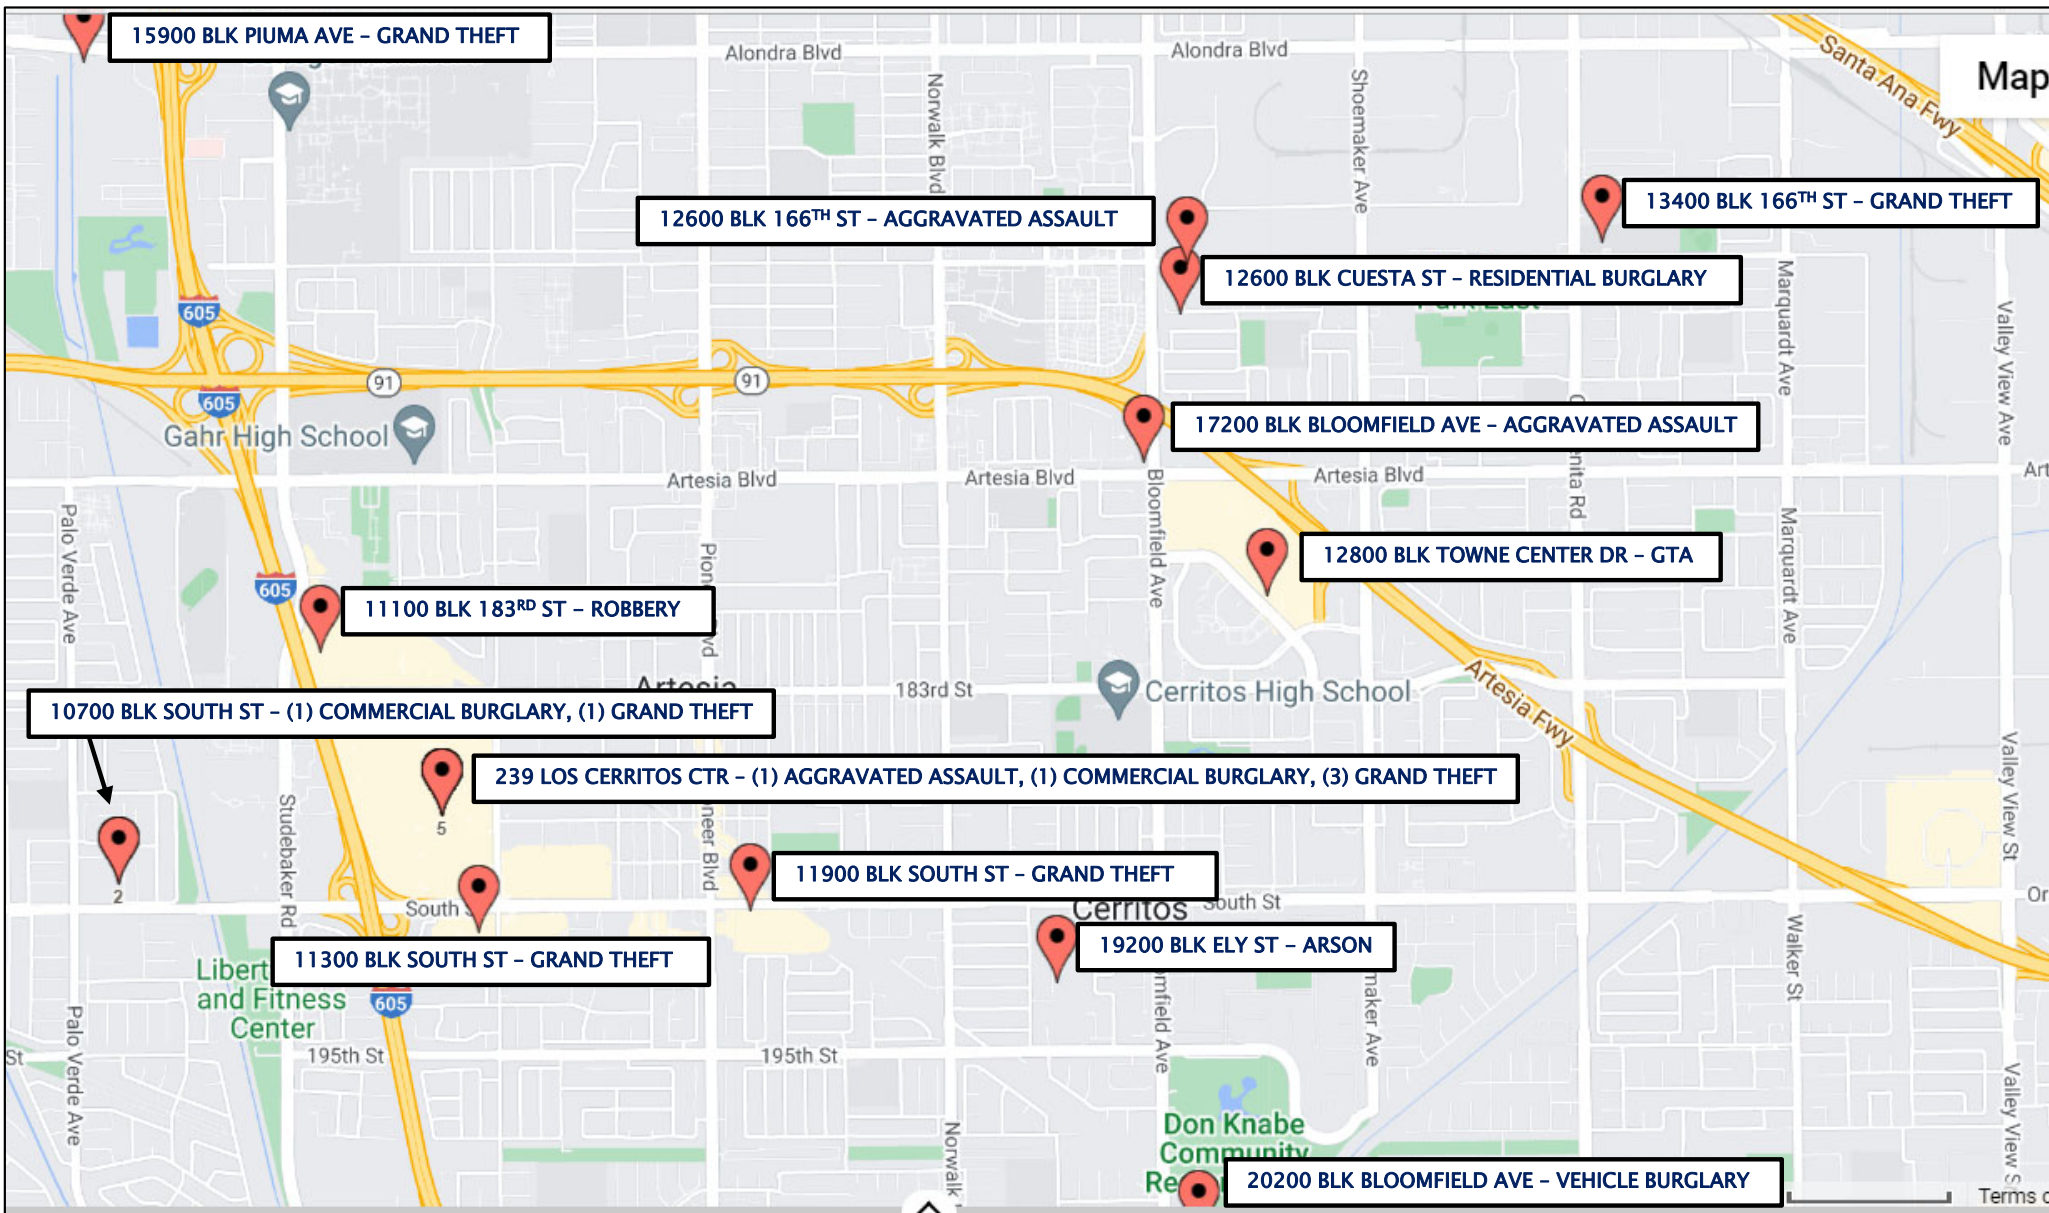

CITY OF CERRITOS

Weekly Crime 08/01/22 – 08/07/22