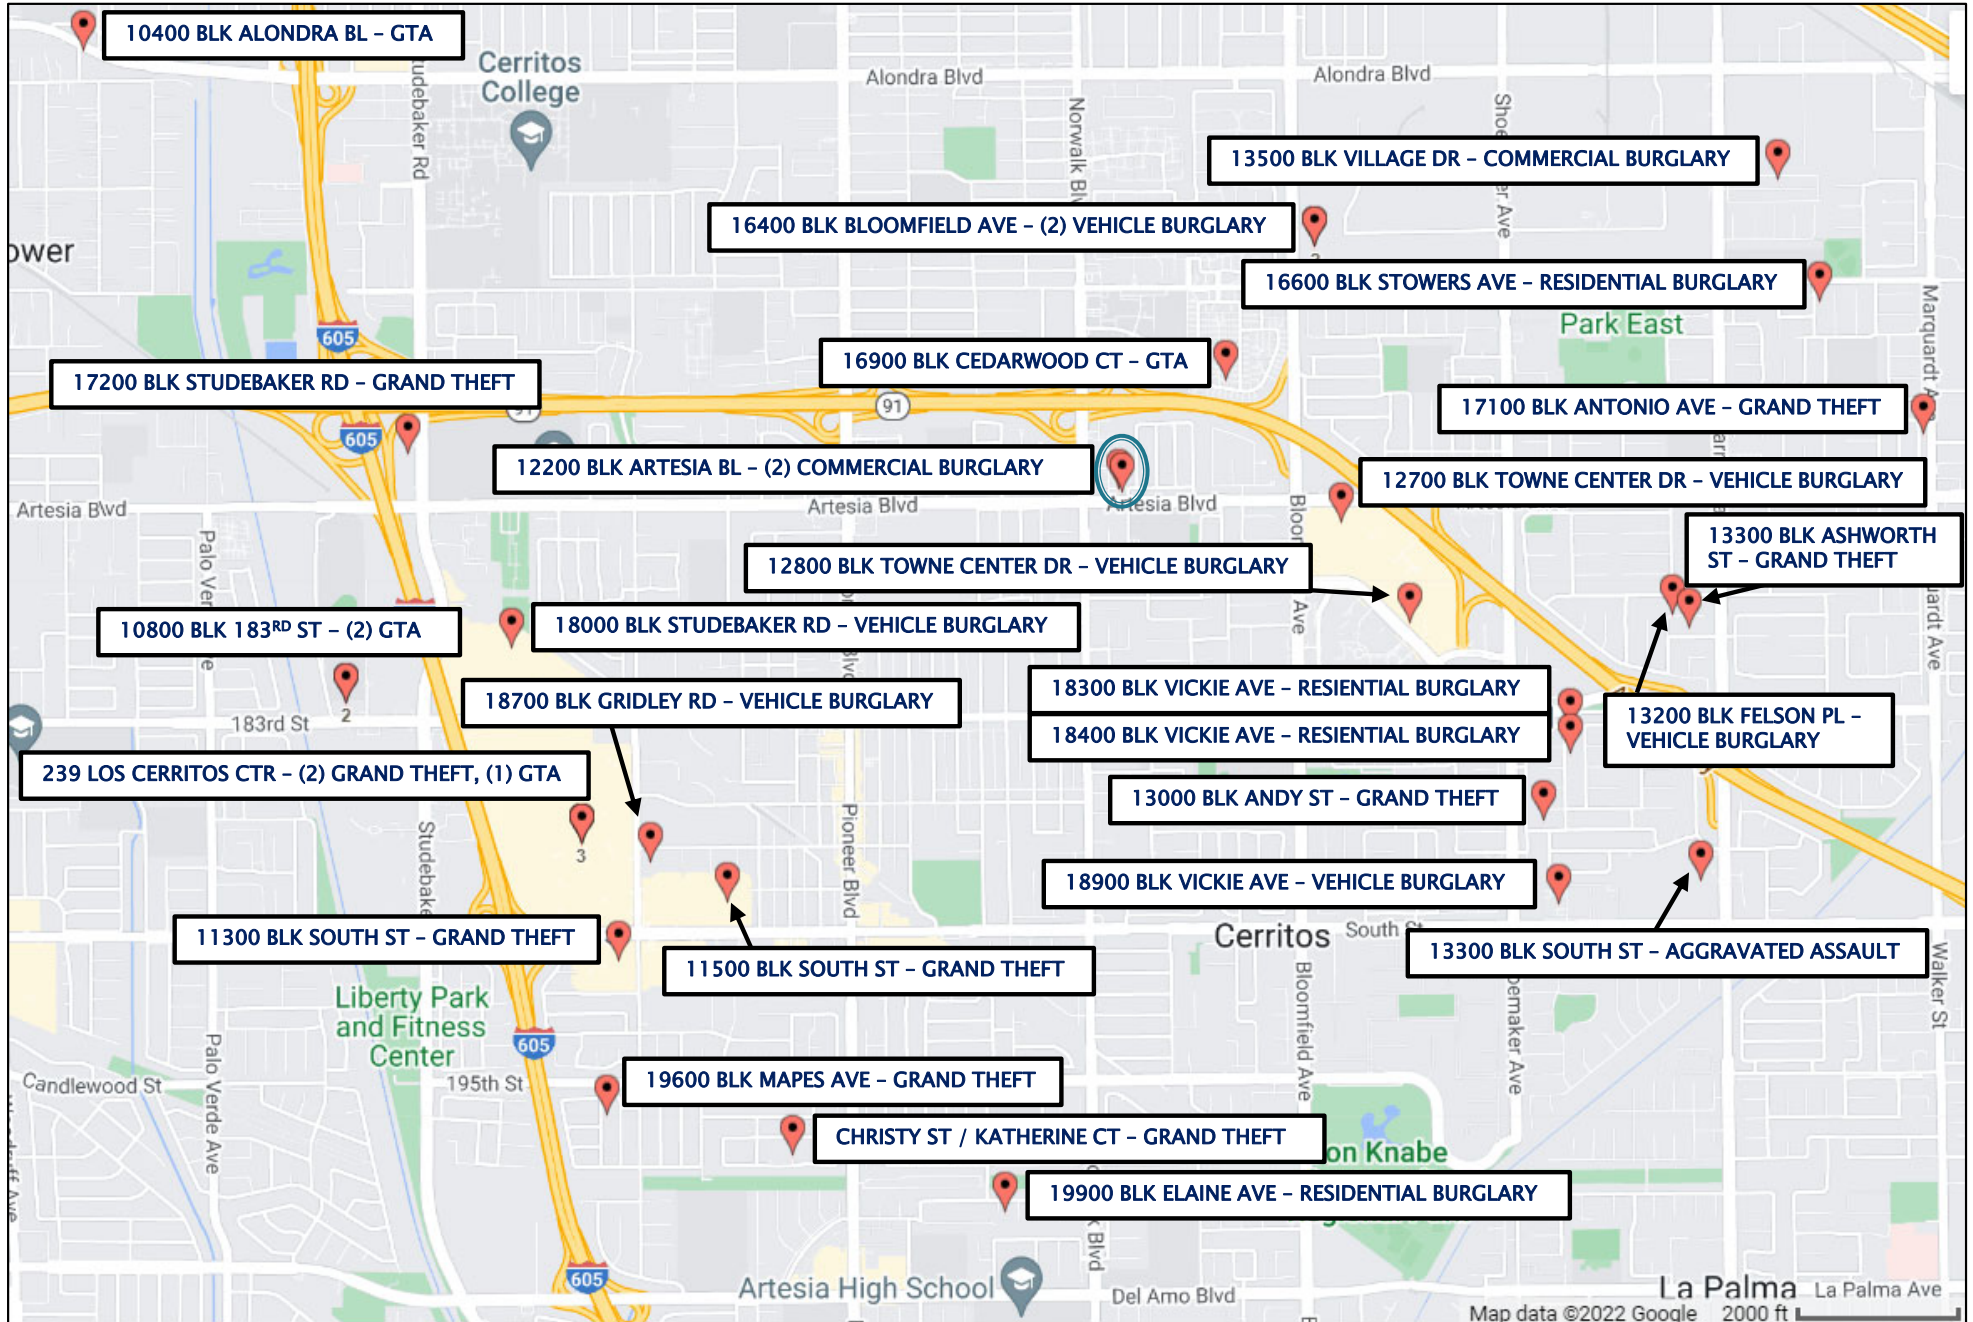

CITY OF CERRITOS

Weekly Crime 06/27/22 – 07/03/22