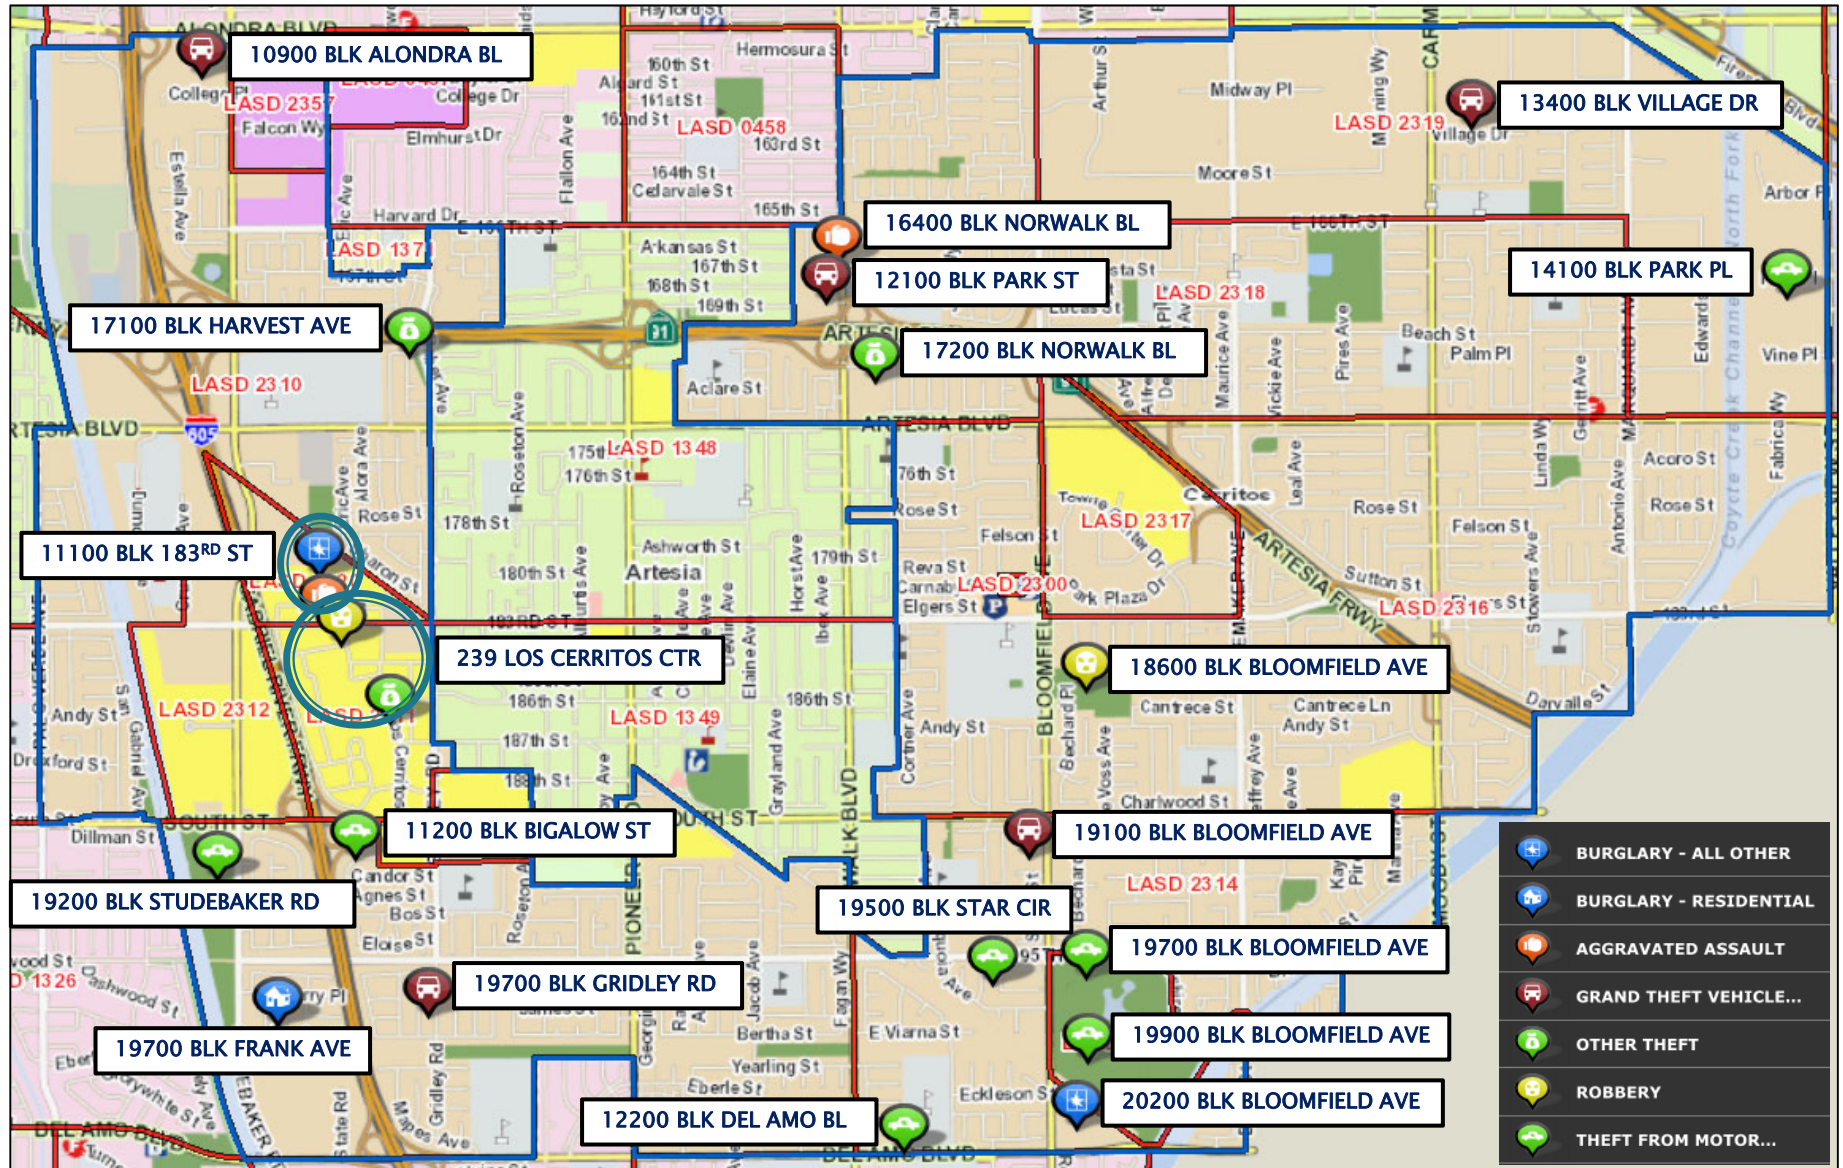

CITY OF CERRITOS

Weekly Crime 07/19/21 – 07/25/21

**CERRITOS WEEKLY CRIME
07/19/21 – 07/25/21**

LEGEND	
RD: Reporting District	POE: Point of Entry
TOD: Time of Day	MOE: Method of Entry
DOW: Day of Week	S/R: Stolen/Recovered

AGGRAVATED ASSAULT									
RD	DATE	TOD	DOW	LOCATION	VICTIM	SUSPECT	WEAPON	VEHICLE	
2320	07/23/21	2330	FRI	11100 BLK 183 RD ST RESTAURANT	MA	MA	FORK, DRINKING GLASS	--	
VIC WAS SITTING AT THE BAR WHEN SUSP, AN ACQUAINTANCE, APPROACHED HIM AND BEGAN TO ARGUE W/ HIM. VIC TOLD SUSP TO GET AWAY FROM HIM. SUSP GRABBED A FORK AND SWUNG IT AT HIM. SUSP EXITED THE LOC AND RE-ENTERED WIELDING A DRINKING GLASS. SUSP STRUCK VIC IN THE BACK W/ THE GLASS. SUSP LEFT LOC AND WAS LATER ARRESTED.									
2318	07/21/21	1000	WED	16400 BLK NORWALK BL STORE	MA	MH	HANDS	--	
VIC WAS STANDING IN FRONT OF THE LOC WHEN SUSP ASKED HIM WHAT HE WAS LOOKING AT. SUSP WALKED UP TO VIC AND PUNCHED HIM IN THE FACE AND HEAD. SUSP WALKED AWAY AND WAS LATER ARRESTED.									

LEGEND	
RD: Reporting District	POE: Point of Entry
TOD: Time of Day	MOE: Method of Entry
DOW: Day of Week	S/R: Stolen/Recovered

BURGLARY - OTHER								
RD	DATE	TOD	DOW	LOCATION	POE	MOE	LOSS	ADDT'L INFO
2320	07/22/21	0115	THU	11100 BLK 183 RD ST STORE	STORAGE UNIT DOOR	BROKE LOCK	PRESSURE WASHER	--
2314	07/21/21	1430	WED	20200 BLK BLOOMFIELD AVE STORE	OPEN FOR BUSINESS	OPEN FOR BUSINESS	S/R: MISC BABY PRODUCTS	SUSP ARRESTED

GRAND THEFT								
RD	DATE	TOD	DOW	LOCATION	VICTIM	SUSPECT	LOSS	ADDT'L INFO
2311	07/20/21	1149	TUE	239 LOS CERRITOS CTR STORE	STORE	MW	NECKLACE	--
2318	07/22/21	1640	THU	17200 BLK NORWALK BL STORE	FA	MA	CELL PHONE	--
2310	07/20- 07/21/21	2200- 0300	TUE- WED	17100 BLK HARVEST AVE	FA	--	GARDENING TOOLS	--