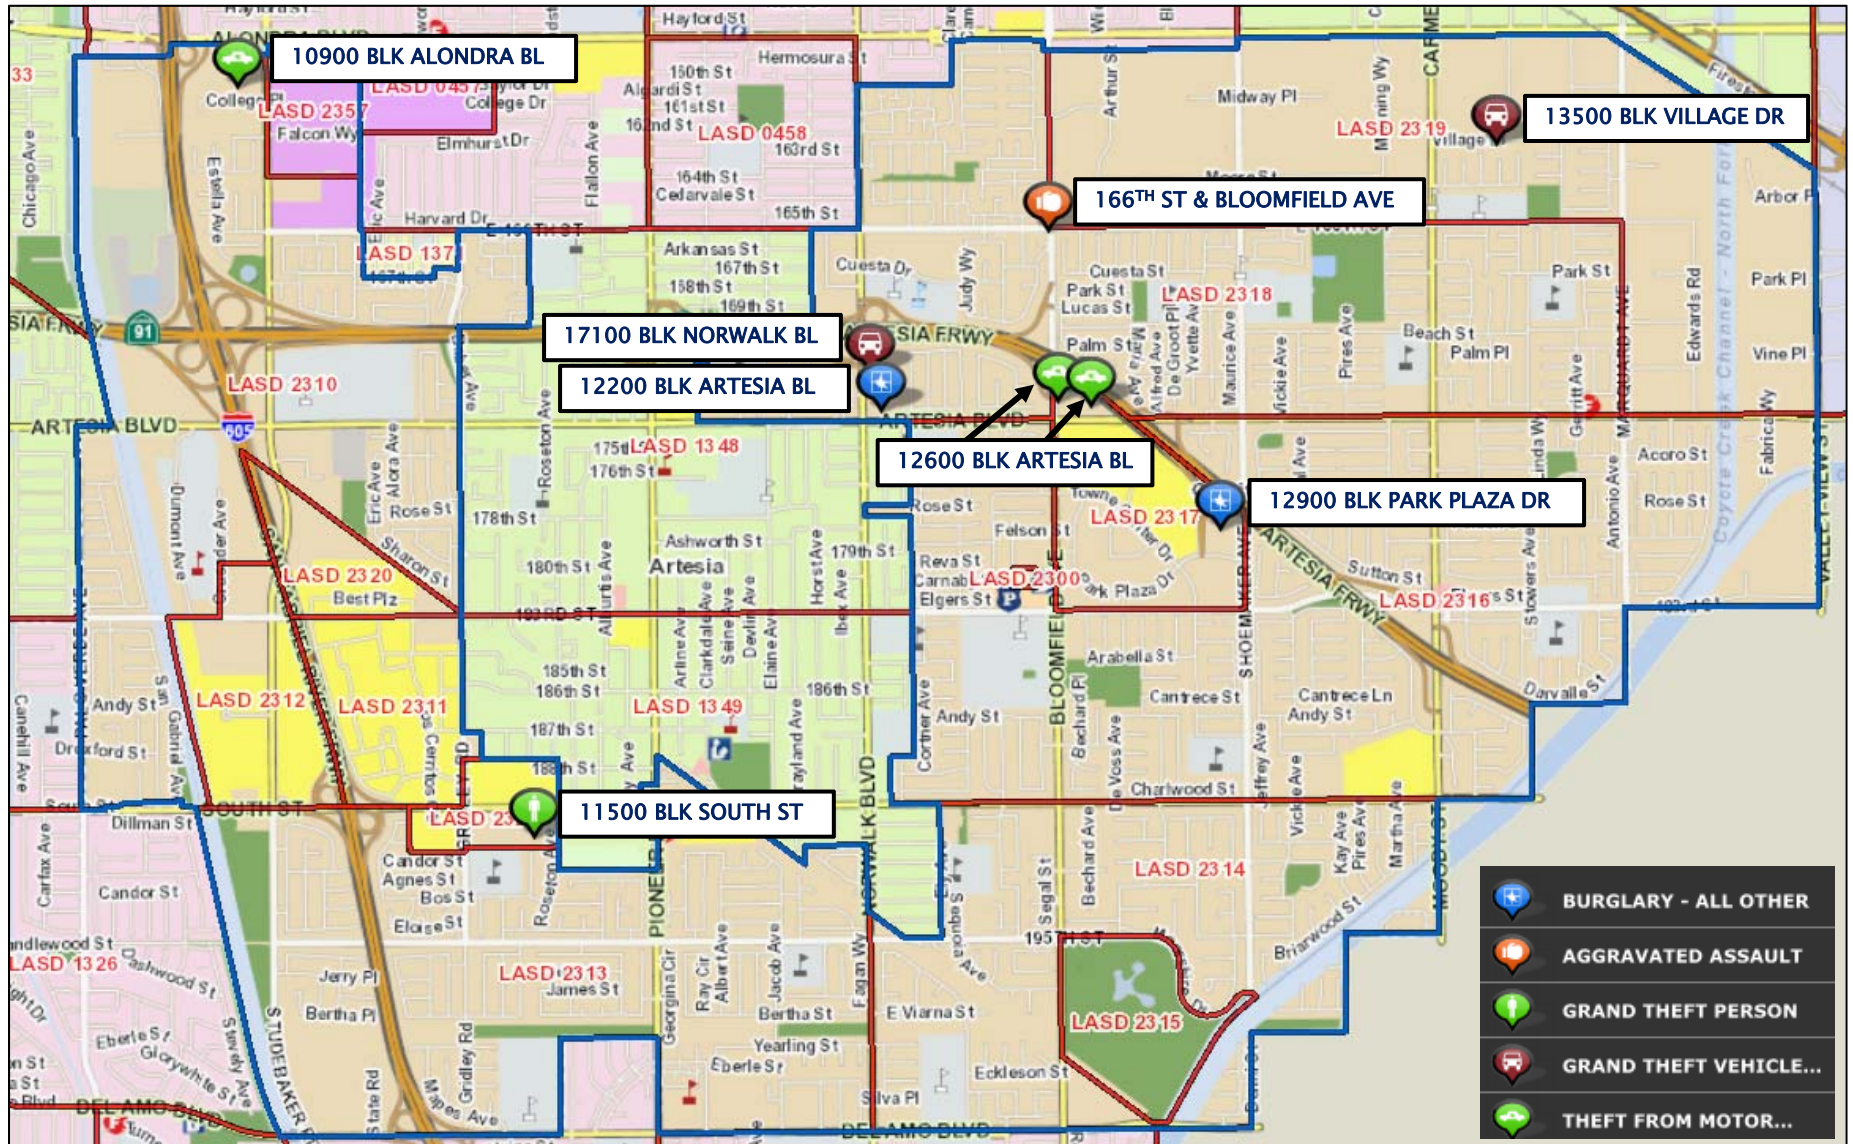

CITY OF CERRITOS

Weekly Crime 09/14/20 – 09/20/20

CERRITOS WEEKLY CRIME
09/14/20 – 09/20/20

LEGEND	
RD: Reporting District	POE: Point of Entry
TOD: Time of Day	MOE: Method of Entry
DOW: Day of Week	S/R: Stolen/Recovered

AGGRAVATED ASSAULT								
RD	DATE	TOD	DOW	LOCATION	VICTIM	SUSPECT	WEAPON	VEHICLE
2318	09/14/20	1100	MON	166 TH ST/BLOOMFIELD AVE	MH/50	MW/ADULT	HANDGUN	WHI CHEV VAN
VIC WAS STOPPED IN HIS VEH AT A RED LIGHT. SUSP STOPPED NEXT TO HIM AND YELLED RACIST REMARKS AT VIC. SUSP THEN POINTED A HANDGUN AT THE VIC. SUSP FLED WHEN LIGHT TURNED GREEN.								

GRAND THEFT								
RD	DATE	TOD	DOW	LOCATION	VICTIM	SUSPECT	LOSS	ADDT'L INFO
2321	09/18/20	1630	FRI	11500 BLK SOUTH ST <i>STORE</i>	FW/57	UNK	PURSE, IPHONE	--

GTA								
RD	DATE	TOD	DOW	LOCATION	YEAR	MAKE/MODEL	RECOVERED	RECOVERED CONDITION
2318	09/19/20	1630	SAT	17100 BLK NORWALK BL	1994	HONDA/CIVIC	NO	--
2310	09/14- 09/15/20	1900-0700	MON- TUE	13500 BLK VILLAGE DR	2017	TOYOTA/CAMRY	NO	--

**CERRITOS WEEKLY CRIME
09/14/20 – 09/20/20**

LEGEND	
RD: Reporting District	POE: Point of Entry
TOD: Time of Day	MOE: Method of Entry
DOW: Day of Week	S/R: Stolen/Recovered

VEHICLE BURGLARY								
RD	DATE	TOD	DOW	LOCATION	YEAR	MAKE/MODEL	POE/MOE	LOSS
2310	09/17/20	0845-0915	THU	10900 BLK ALONDRA BL <i>RESTAURANT</i>	2007	DODGE/BIG HORN	DRIVER SIDE DOOR/PRIED	TOOL BAG, MISC TOOLS
2318	09/19- 09/20/20	2030-1130	SAT- SUN	12600 BLK ARTESIA BL <i>APTS</i>	2018	BMW/530E	FRONT PASSENGER WINDOW/SHATTERED	U.S CURRENCY, SHOES, LUNCH PAIL
2317	09/20- 09/21/20	0200-1200	SUN- MON	12600 BLK ARTESIA BL <i>APTS</i>	2019	DODGE/CHALLENGER	NO SIGN OF FORCED ENTRY	POLICE BADGE, ID CARD