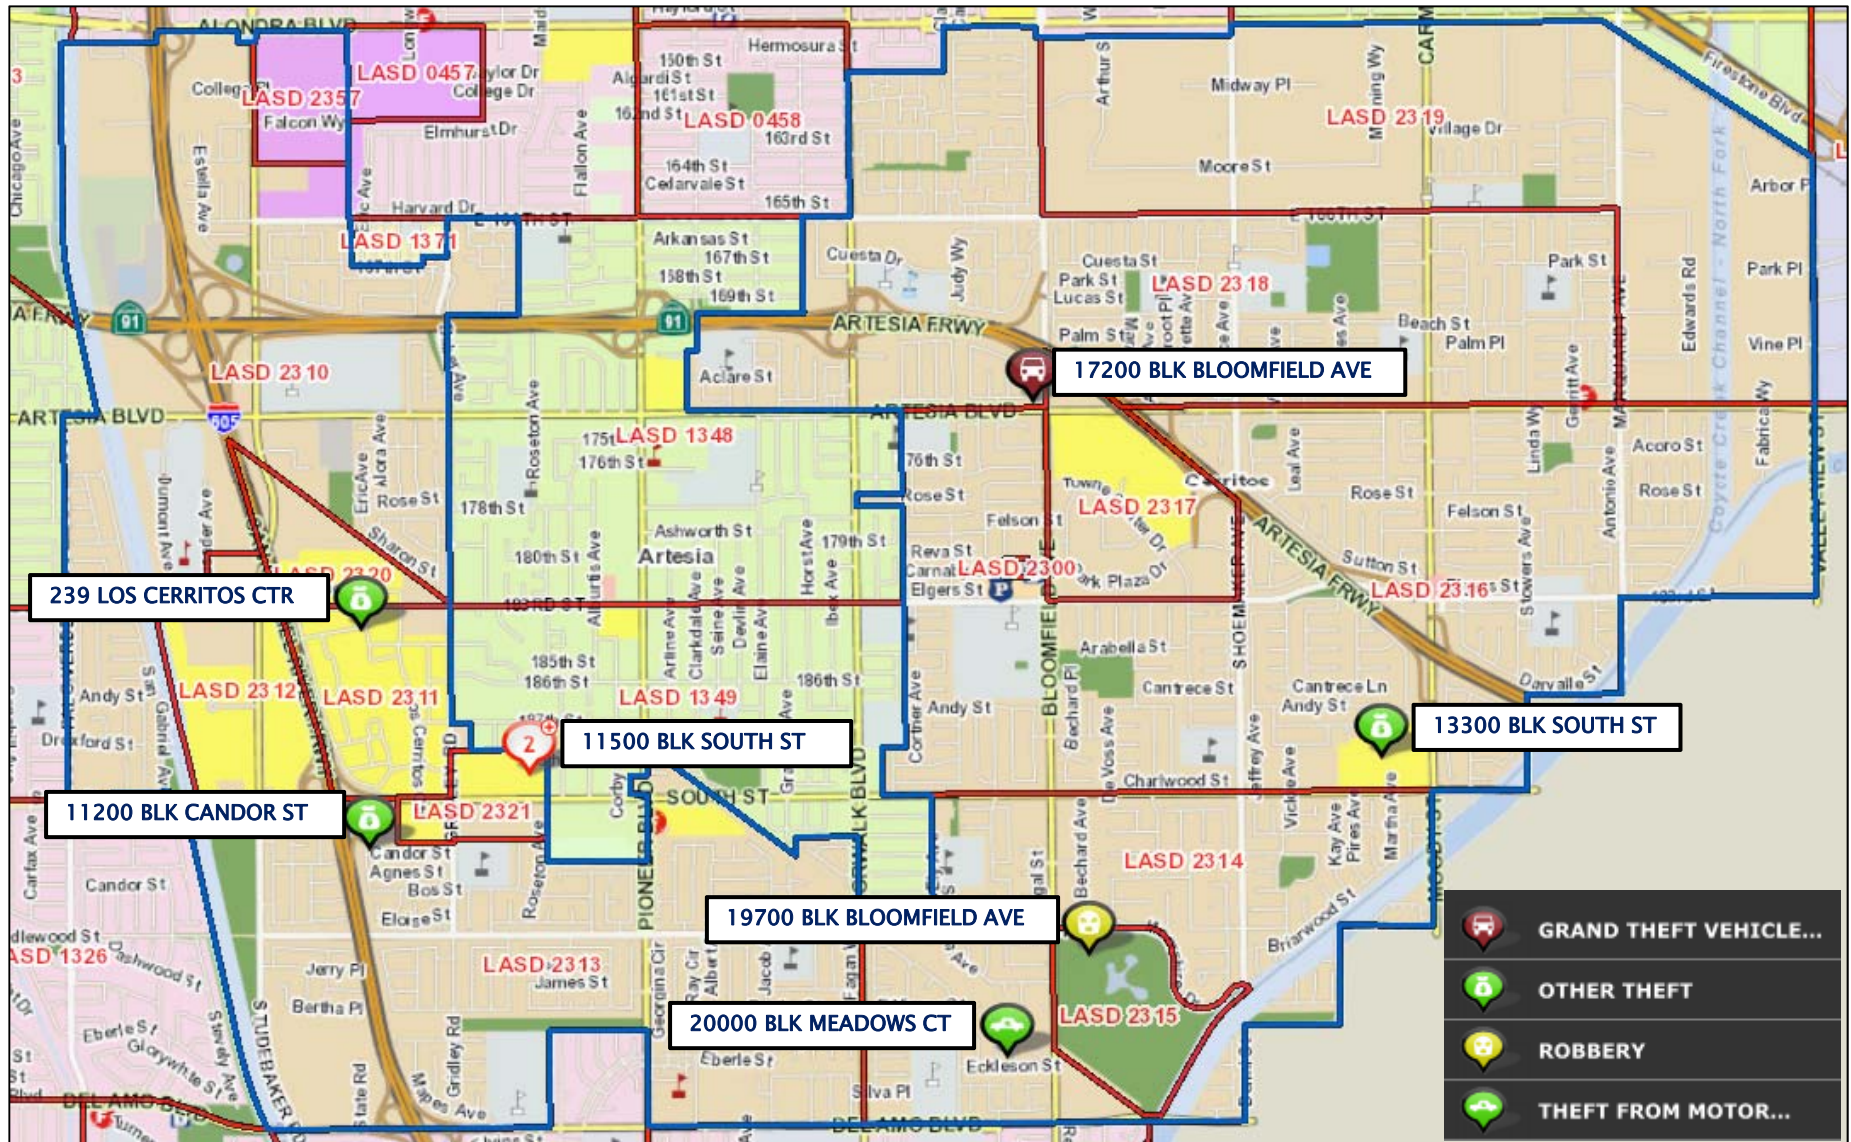

CITY OF CERRITOS

Weekly Crime 08/10/20 – 08/16/20

**CERRITOS WEEKLY CRIME
08/10/20 – 08/16/20**

LEGEND	
RD: Reporting District	POE: Point of Entry
TOD: Time of Day	MOE: Method of Entry
DOW: Day of Week	S/R: Stolen/Recovered

ROBBERY									
RD	DATE	TOD	DOW	LOCATION	VICTIM	SUSPECT	WEAPON	VEHICLE	LOSS
2315	08/11/20	1150	TUE	19700 BLK BLOOMFIELD AVE PARK	FO/22	MW/20/507/130	STRONG-ARM	BLU NISSAN, 4-DR	IPHONE
VIC WAS WALKING WHEN SUSP APPROACHED HER FROM BEHIND AND FORCEFULLY TOOK HER CELL PHONE FROM HER HAND.									

GRAND THEFT								
RD	DATE	TOD	DOW	LOCATION	VICTIM	SUSPECT	LOSS	ADDT'L INFO
2311	08/20/20	1300	WED	239 LOS CERRITOS CTR STORE	STORE	S1/MB/40's/509/180 S2/FB/30's/509/220	SHOES, CLOTHING	--
2316	08/10/20	1545	MON	13300 BLK SOUTH ST DRUG STORE	DRUG STORE	S1-2/MB/20-30 S3/FB/20-30	MISC ALCOHOL	--
2321	08/10/20	1543	MON	11500 BLK SOUTH ST STORE	STORE	S1-2/MB/20-30 S3/FB/20-30	INK CARTRIDGES	--
2313	08/13/20	1530	THU	11200 BLK CANDOR ST RESIDENCE	MH/75	S1/FO/30/120 S2/MO/30/509/190	JEWELRY	STOLE JEWELRY FROM VIC AND SWITCHED W/ FAKE JEWELRY
2321	08/12/20	1235	WED	11500 BLK SOUTH ST STORE	FA/76	S1/FW(Eastern European)/50-60 S2/MW/50-60/280	JEWELRY	STOLE JEWELRY FROM VIC AND SWITCHED W/ FAKE JEWELRY
2316	08/09/20	0800	SUN	REPORT NOT AVAILABLE				

GTA								
RD	DATE	TOD	DOW	LOCATION	YEAR	MAKE/MODEL	RECOVERED	RECOVERED CONDITION
2316	08/15/20	1040	SAT	17200 BLK BLOOMFIELD AVE	1996	GMC/TRUCK	NO	--

CERRITOS WEEKLY CRIME
08/10/20 – 08/16/20

LEGEND

RD: Reporting District