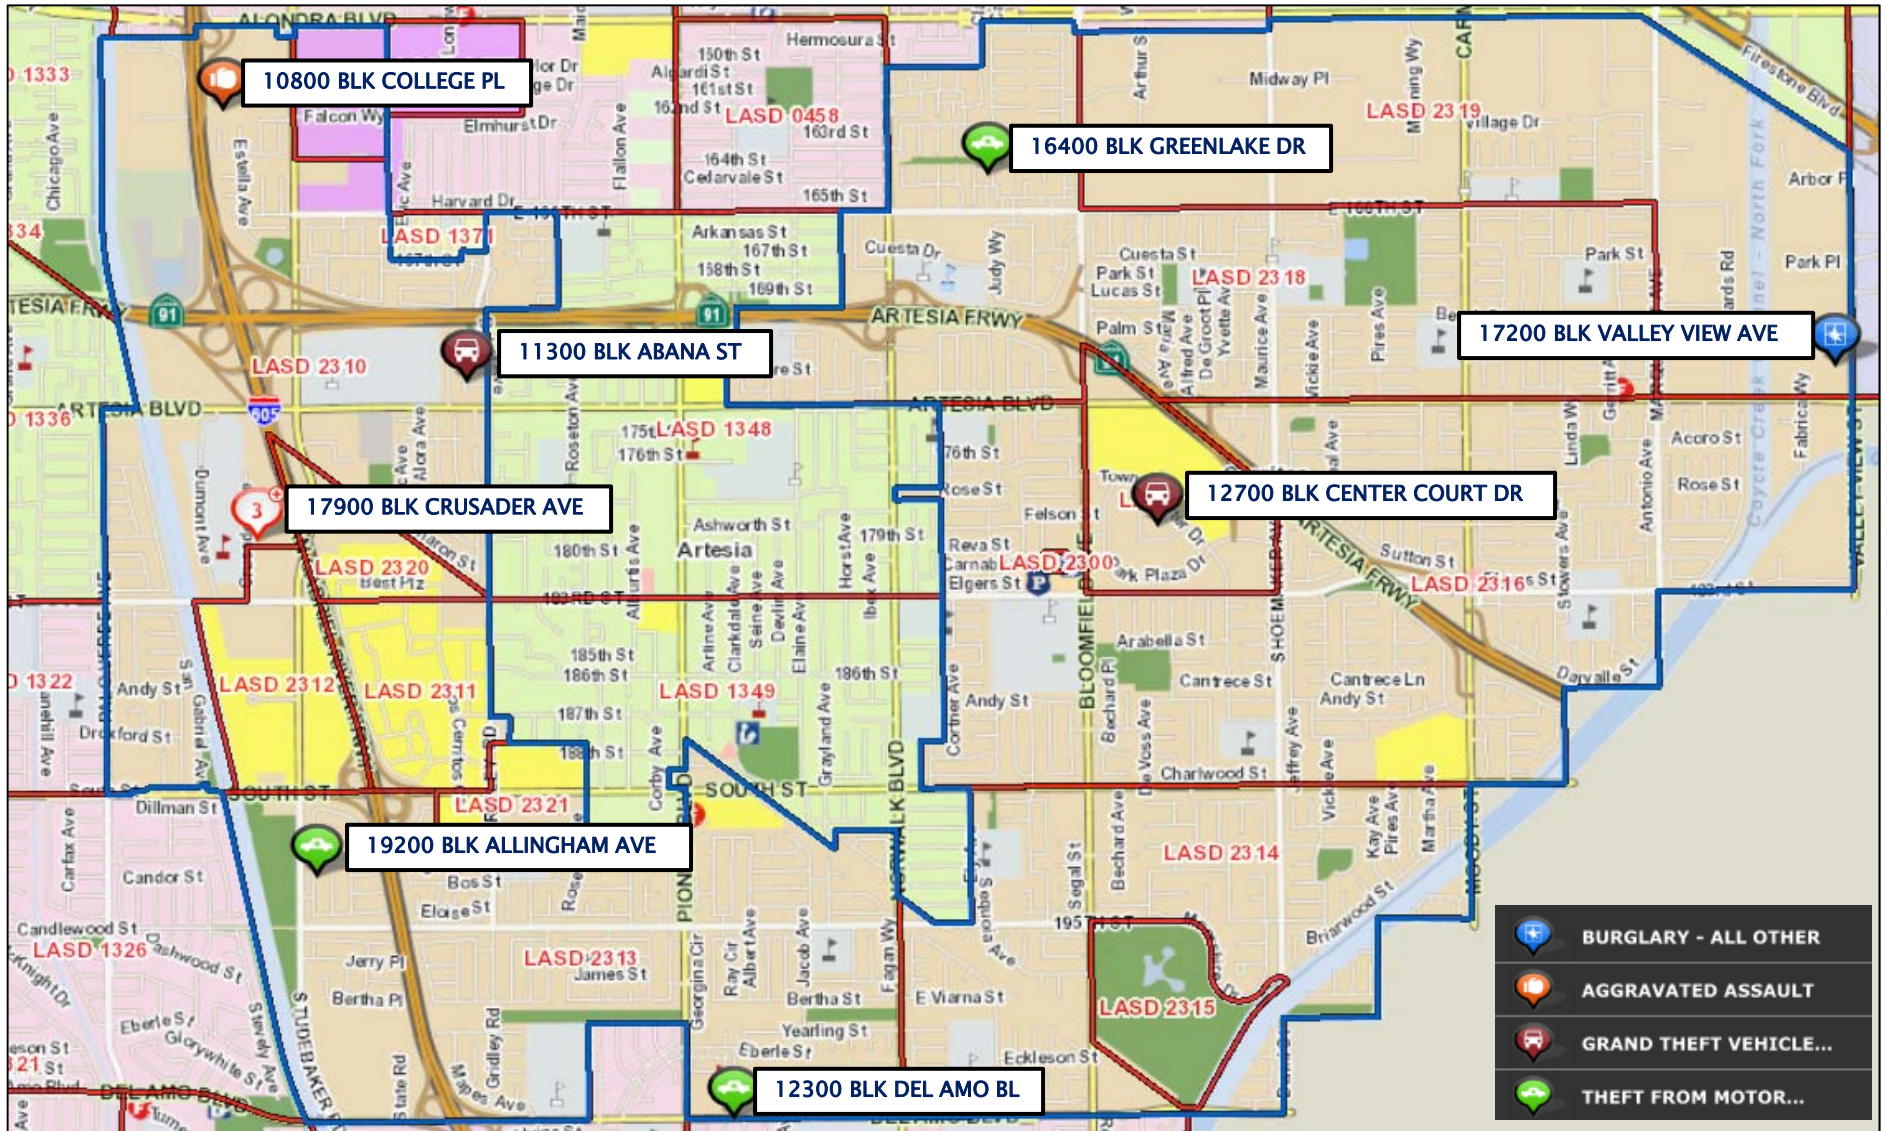

CITY OF CERRITOS

Weekly Crime 06/01/20 – 06/07/20

**CERRITOS WEEKLY CRIME
06/01/20 – 06/07/20**

LEGEND	
RD: Reporting District	POE: Point of Entry
TOD: Time of Day	MOE: Method of Entry
DOW: Day of Week	S/R: Stolen/Recovered

AGGRAVATED ASSAULT								
RD	DATE	TOD	DOW	LOCATION	VICTIM	SUSPECT	WEAPON	VEHICLE
2310	06/03/20	1600	WED	10800 BLK COLLEGE PL <i>HOSPITAL</i>	MH/36	MW/27	HANDS, FEET	--
SUSP AND VIC WERE ROOMMATES IN THE FACILITY. THEY BEGAN TO ARGUE AND SUSP PUNCHED AND KICKED VIC SEVERAL TIMES.								

GRAND THEFT								
RD	DATE	TOD	DOW	LOCATION	VICTIM	SUSPECT	LOSS	ADDT'L INFO
2311	06/01- 06/02/20	1300- 0400	MON- TUE	19200 BLK ALLINGHAM AVE	FH/36	--	S/R: PURSE, SUNGLASSES	--
2318	06/07/20	1100	SUN	REPORT NOT AVAILABLE				

GTA								
RD	DATE	TOD	DOW	LOCATION	YEAR	MAKE/MODEL	RECOVERED	RECOVERED CONDITION
2317	06/02/20	1800	TUE	12700 BLK CENTER COURT DR <i>HOTEL</i>	2008	TOYOTA/TACOMA	NO	--
2310	06/03/20	1900	WED	11300 BLK ABANA ST	2006	GMC/3500 VAN	YES	--
2310	06/04/20	1547	THU	REPORT NOT AVAILABLE				