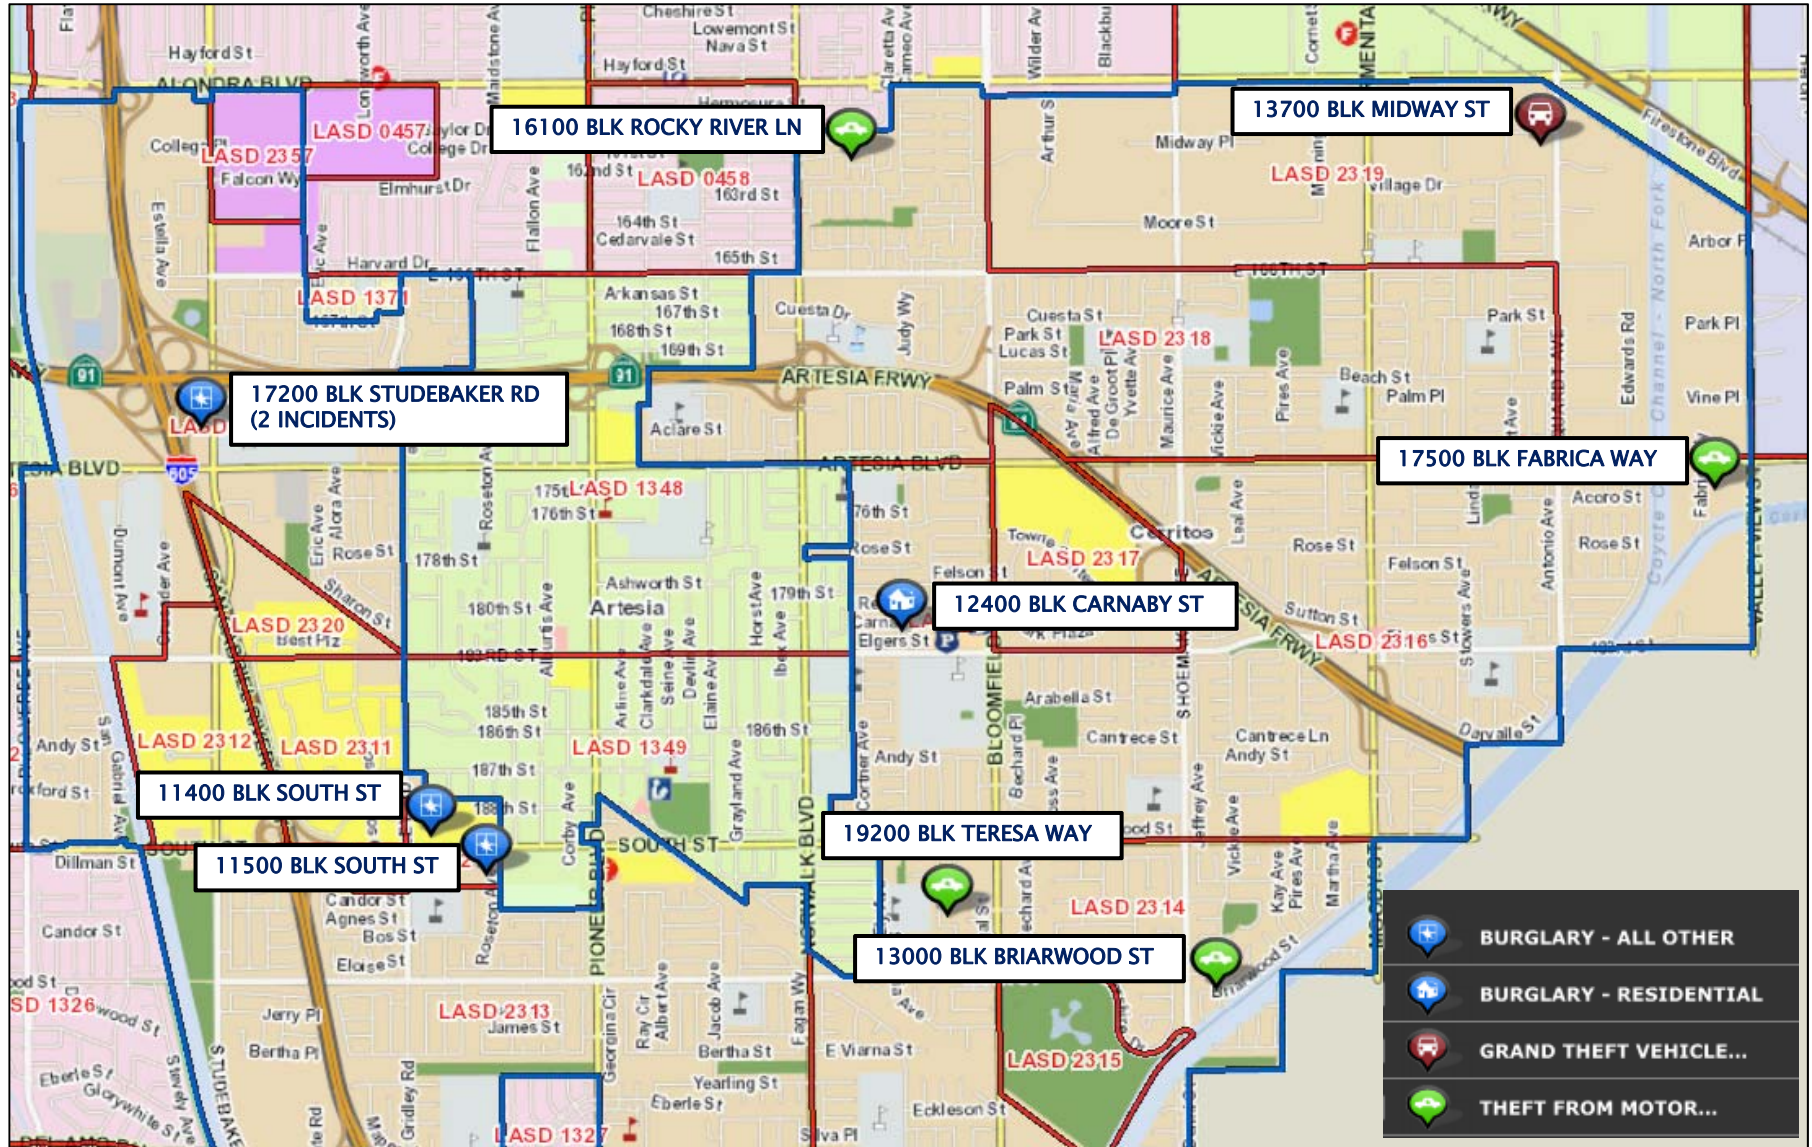

# CITY OF CERRITOS

## Weekly Crime 05/04/20 – 05/10/20

**CERRITOS WEEKLY CRIME  
05/04/20 – 05/10/20**

LEGEND	
RD: Reporting District	POE: Point of Entry
TOD: Time of Day	MOE: Method of Entry
DOW: Day of Week	S/R: Stolen/Recovered

RESIDENTIAL BURGLARY								
RD	DATE	TOD	DOW	LOCATION	POE	MOE	LOSS	ADDT'L INFO
2316	05/03/20	2130	SUN	12400 BLK CARNABY ST	BEDROOM DOOR	OPEN/UNLOCKED	(2) GOLD RINGS	--

BURGLARY - OTHER								
RD	DATE	TOD	DOW	LOCATION	POE	MOE	LOSS	ADDT'L INFO
2321	05/05/20	0321	TUE	11400 BLK SOUTH ST <i>RESTAURANT</i>	REPORT NOT AVAILABLE			
2321	05/06/20	0330	WED	11500 BLK SOUTH ST <i>STORE</i>	FRONT SLIDING GLASS DOORS	KEY STOLEN FROM LOCKBOX	--	S/MH/28 ARRESTED
2310	05/01-05/04/20	1730-0900	FRI-MON	17200 BLK STUDEBAKER RD <i>BUSINESS</i>	POST OFFICE BOXES	PRIED	--	--
2310	04/30-05/04/20	1630-0740	THU-MON	17200 BLK STUDEBAKER RD <i>BUSINESS</i>	MAINTENANCE ROOM DOOR	PRIED	DRAIN AUGER	--

GTA								
RD	DATE	TOD	DOW	LOCATION	YEAR	MAKE/MODEL	RECOVERED	RECOVERED CONDITION
2319	05/10/20	0107	SUN	13700 BLK MIDWAY ST	2013	HONDA/FIT	YES	--
2310	05/10/20	1500	SUN	REPORT NOT AVAILABLE				

VEHICLE BURGLARY								
RD	DATE	TOD	DOW	LOCATION	YEAR	MAKE/MODEL	POE/MOE	LOSS
2314	05/08-05/09/20	2300-0730	FRI-SAT	19200 BLK TERESA WAY	2014	KIA/OPTIMA	FRONT PASSENGER WINDOW/SHATTERED	SPEAKER
2314	05/08-05/09/20	2000-0900	FRI-SAT	13000 BLK BRIARWOOD ST	2007	HONDA/ACCORD	NO SIGN OF FORCED ENTRY	--
2318	05/07/20	0700	THU	16100 BLK ROCKY RIVER LN	1996	HONDA/CIVIC	PASSENGER WINDOW/SHATTERED	WALLET, SMALL BAG
2319	05/06/20	0350	WED	17500 BLK FABRICA WAY	2019	ISUZA/FTR		(3) TRUCK BATTERIES