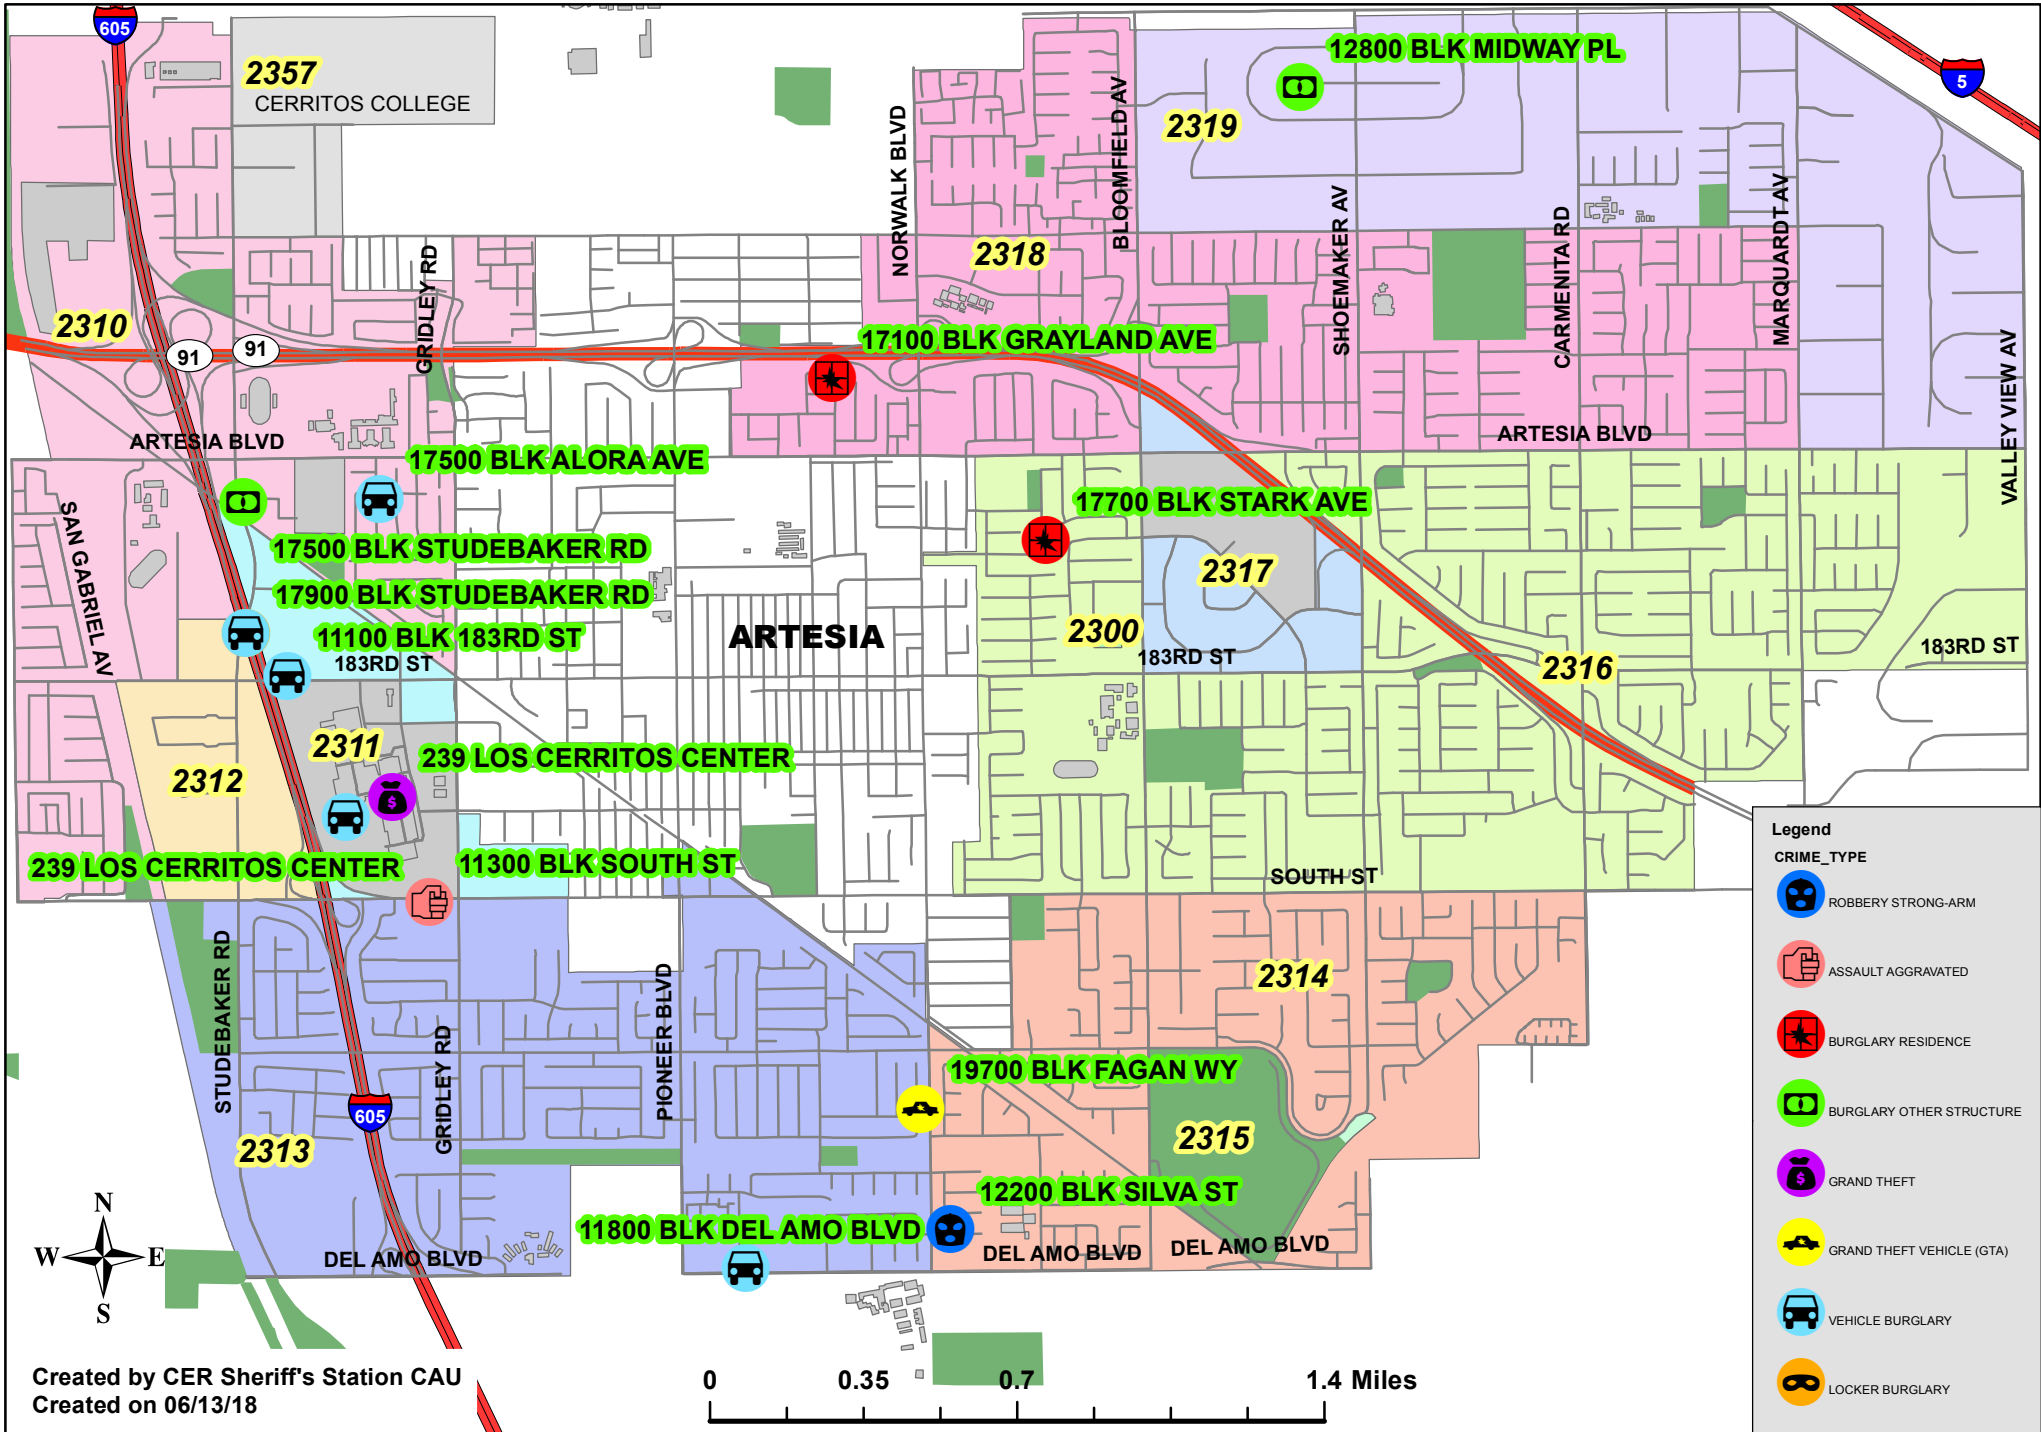

CITY OF CERRITOS

Weekly Crime 06/04/18 - 06/10/18

This is PRELIMINARY INFORMATION. This data is not final and is subject to change.

**CERRITOS WEEKLY CRIME
06/04/18 – 06/10/18**

LEGEND	
RD: Reporting District	POE: Point of Entry
TOD: Time of Day	MOE: Method of Entry
DOW: Day of Week	

ROBBERY									
RD	DATE	TOD	DOW	LOCATION	VICTIM	SUSPECT	WEAPON	VEHICLE	LOSS
2314	06/04/18	2300	MON	12200 BLK SILVA ST (RES)	FA/87	MB/30/508/THIN	FORCE	--	US CURRENCY
THE UNKNOWN SUSPECT ENTERED THE HOME AND RANSACKED THE UPSTAIRS BEDROOMS. WHEN THE SUSPECT CAME DOWN THE STAIRS, HE ENCOUNTERED THE VICTIM. THE SUSPECT TOLD THE VICTIM TO BE QUIET AND SIT DOWN. THE SUSPECT FLED THE HOUSE VIA THE FRONT DOOR IN AN UNK DIRECTION.									

AGGRAVATED ASSAULT								
RD	DATE	TOD	DOW	LOCATION	VICTIM	SUSPECT	WEAPON	VEHICLE
2321	06/08/18	2150	FRI	11300 BLK SOUTH ST RESTAURANT	MH/21	MH/31	BEER BOTTLE	--
THE KNOWN SUSPECT GOT INTO A DRUNKEN ARGUMENT WITH THE VICTIM AND THEN HIT HIM IN THE BACK OF THE HEAD W/A BEER BOTTLE. THE SUSPECT WAS ARRESTED.								

**CERRITOS WEEKLY CRIME
06/04/18 – 06/10/18**

LEGEND	
RD: Reporting District	POE: Point of Entry
TOD: Time of Day	MOE: Method of Entry
DOW: Day of Week	

GRAND THEFT								
RD	DATE	TOD	DOW	LOCATION	VICTIM	SUSPECT	LOSS	ADDT'L INFO
2311	06/04/18	1947	MON	239 LOS CERRITOS CNTR	ELECTRONICS STORE	MH/35/508-600/175/ BALD	ELECTRONIC DEVICES	98 TOY CAMRY, GOLD