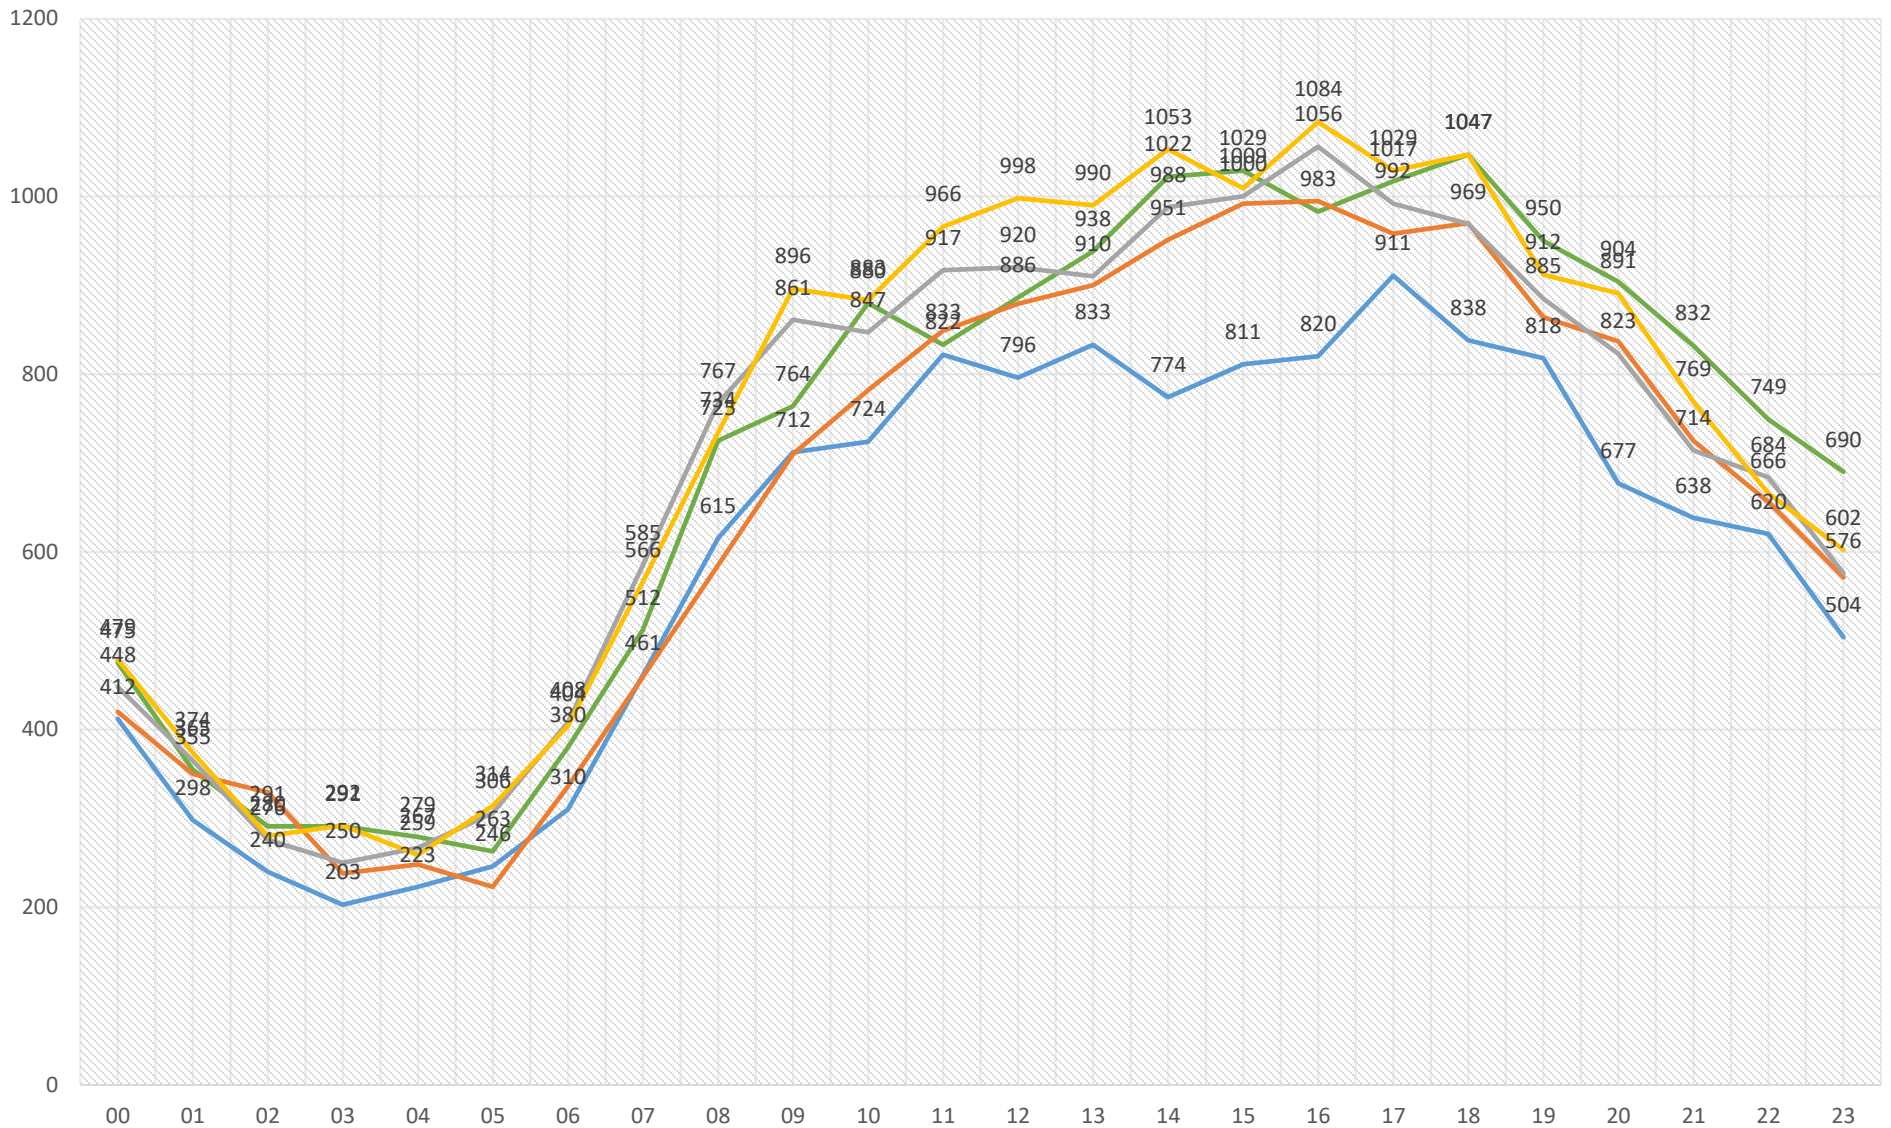

Cerritos Station

Calls for Service - 24 Hour Breakdown

2019 - 2023 YTD (*thru DEC 31)

Created by CER CAU on 05/03/17
 Updated on 01/15/24

— 2019
 — 2020
 — 2021
 — 2022
 — 2023*