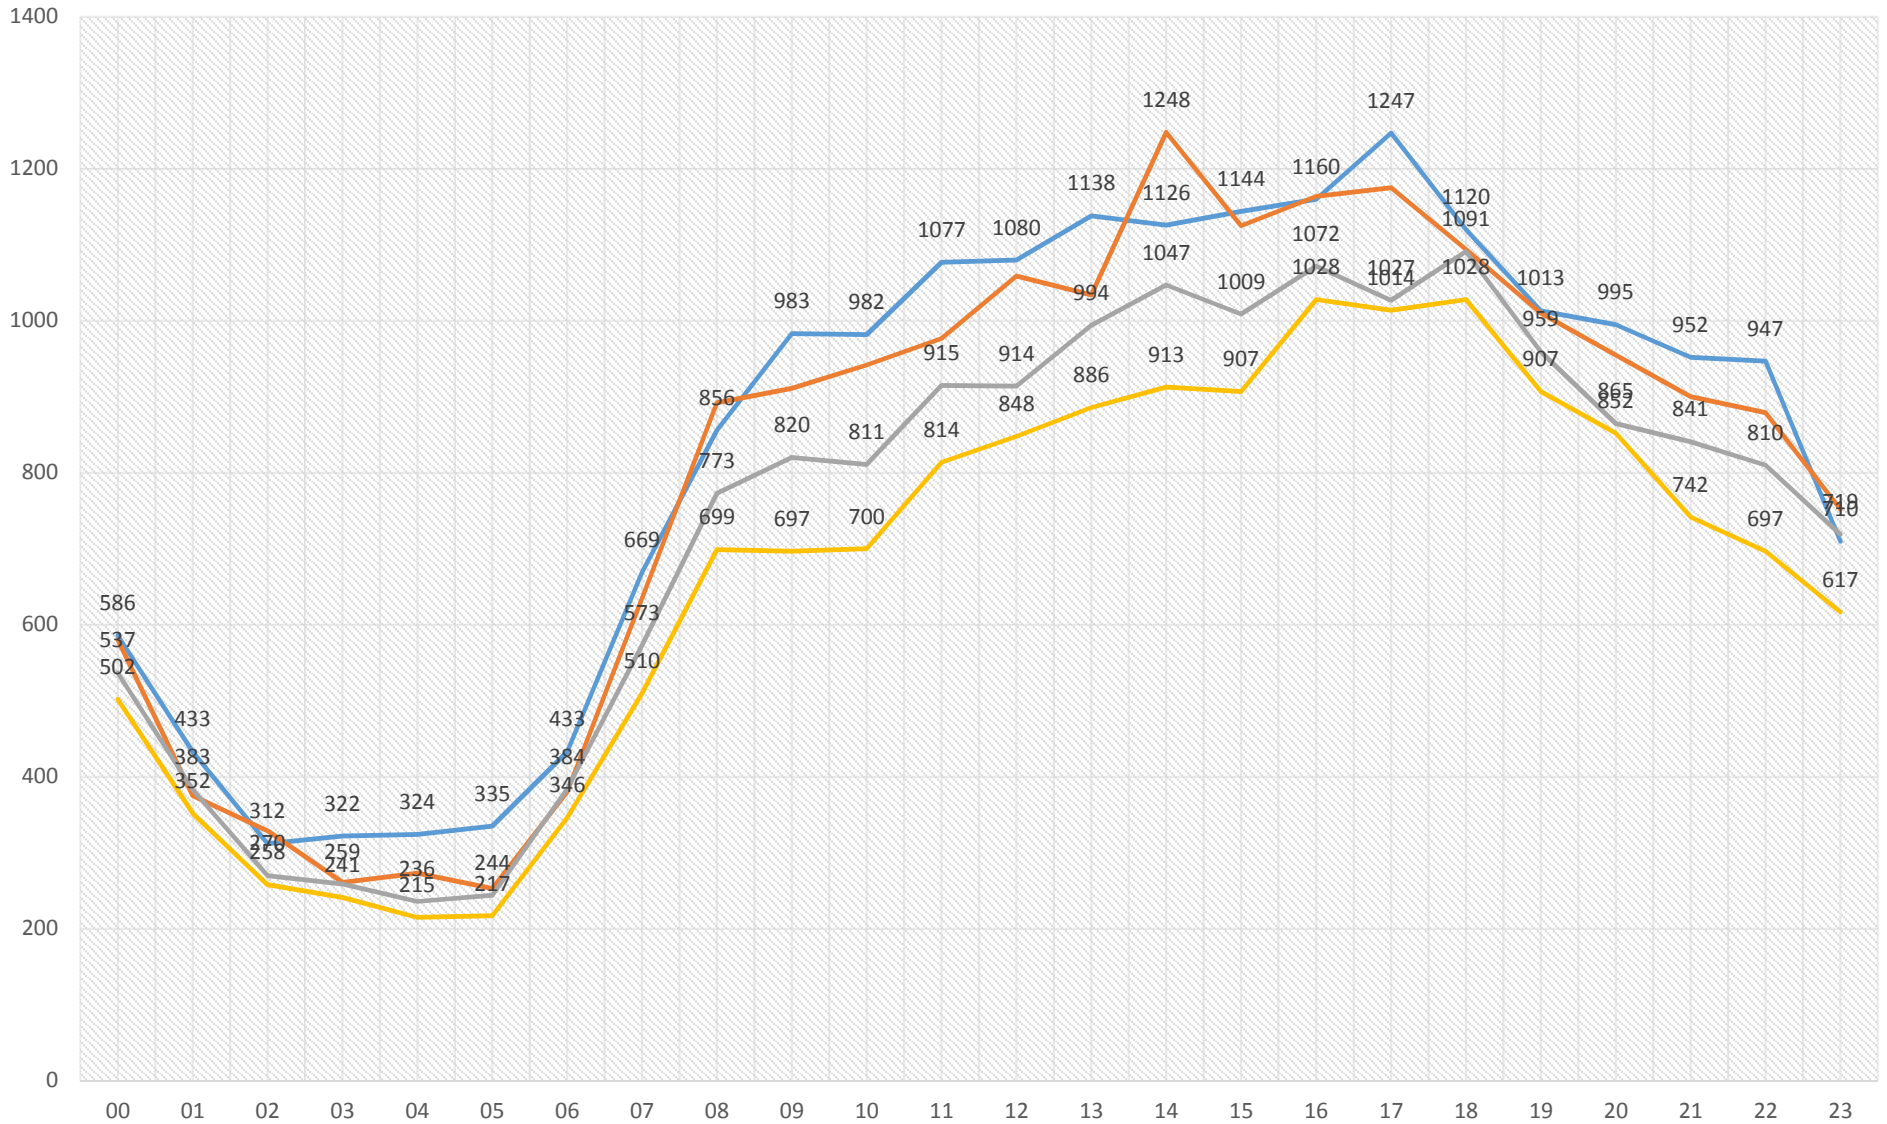

Cerritos Station Calls for Service - 24 Hour Breakdown 2014 - 2017

Created by CER CAU on 05/03/17
Updated on 02/02/18

— 2017 — 2016 — 2015 — 2014