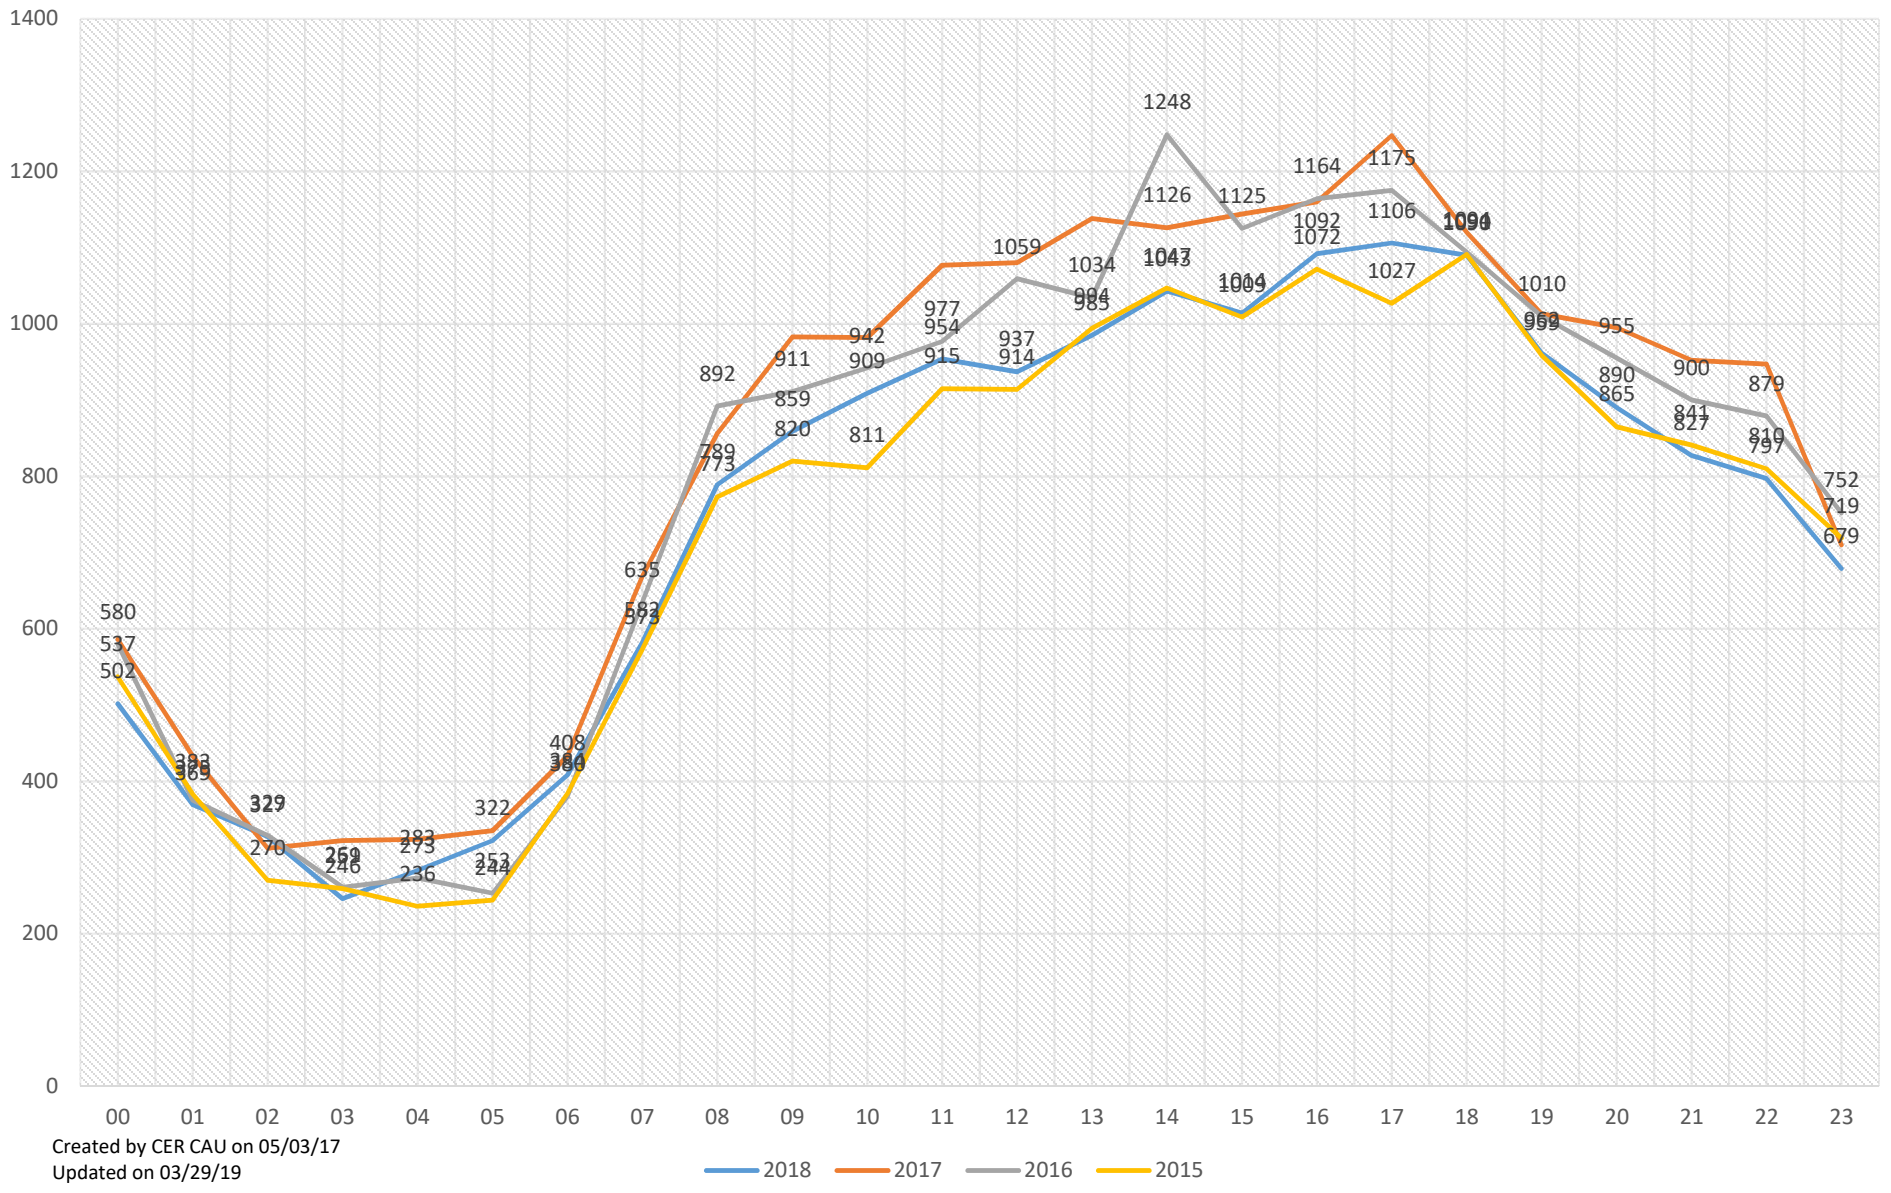

Cerritos Station Calls for Service - 24 Hour Breakdown 2015 - 2018

Created by CER CAU on 05/03/17
Updated on 03/29/19

— 2018 — 2017 — 2016 — 2015